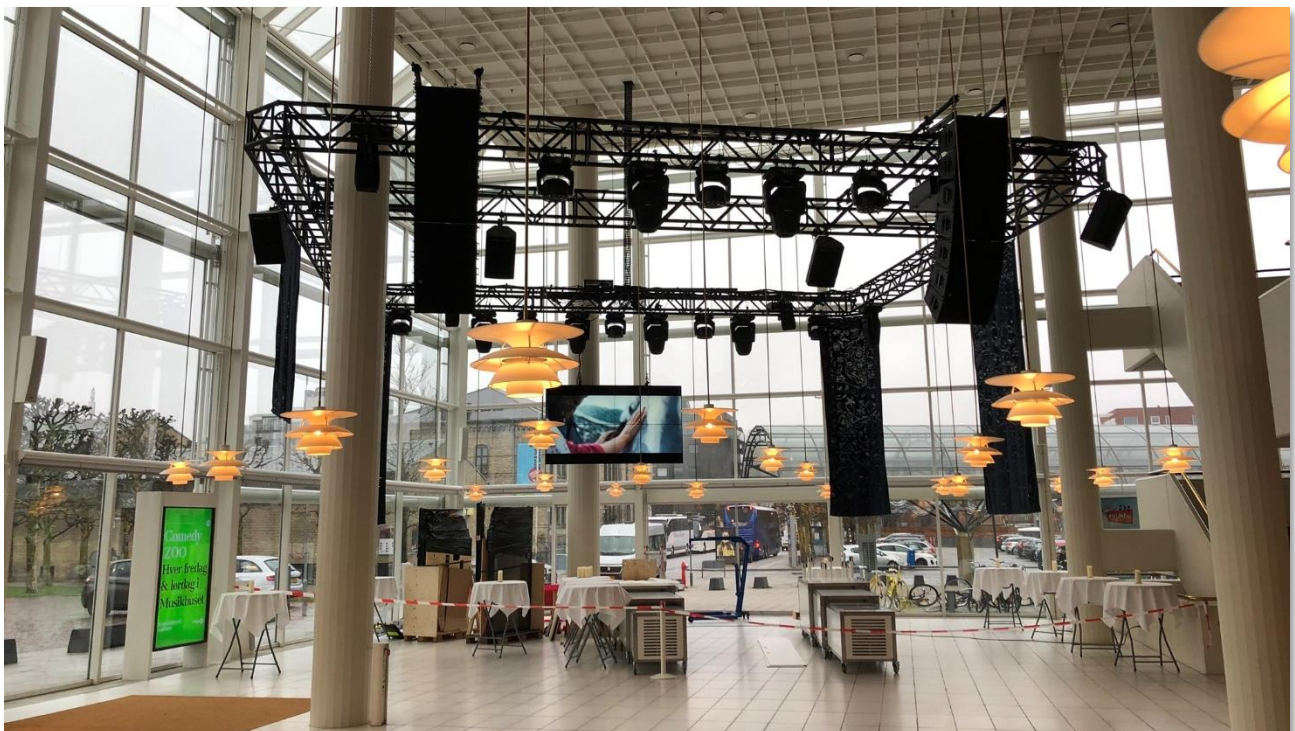

STAGING

STAGE DIMENSIONS

Width: 9.0m
Depth: 6.0m
Standard height: 0.80m

Stage Floor: Carpet on stage floor (Floor load: max 750kg /m2)

FLYING SYSTEM

Four-sided 40cm truss 5m above stage level.
Wide 9.50m x 8.25m deep

MASKING

2 full black 5.0x5,85
2 side curtains 5.0x5,85
1 pair of legs 2,0x5,85

AUX POWER:

2 pcs 3 phase 63A CEE form
2 pcs 3 phase 32A CEE form
2 pcs 3 phase 16 A CEE form

The Foyer Stage – without stage floor and masking set up