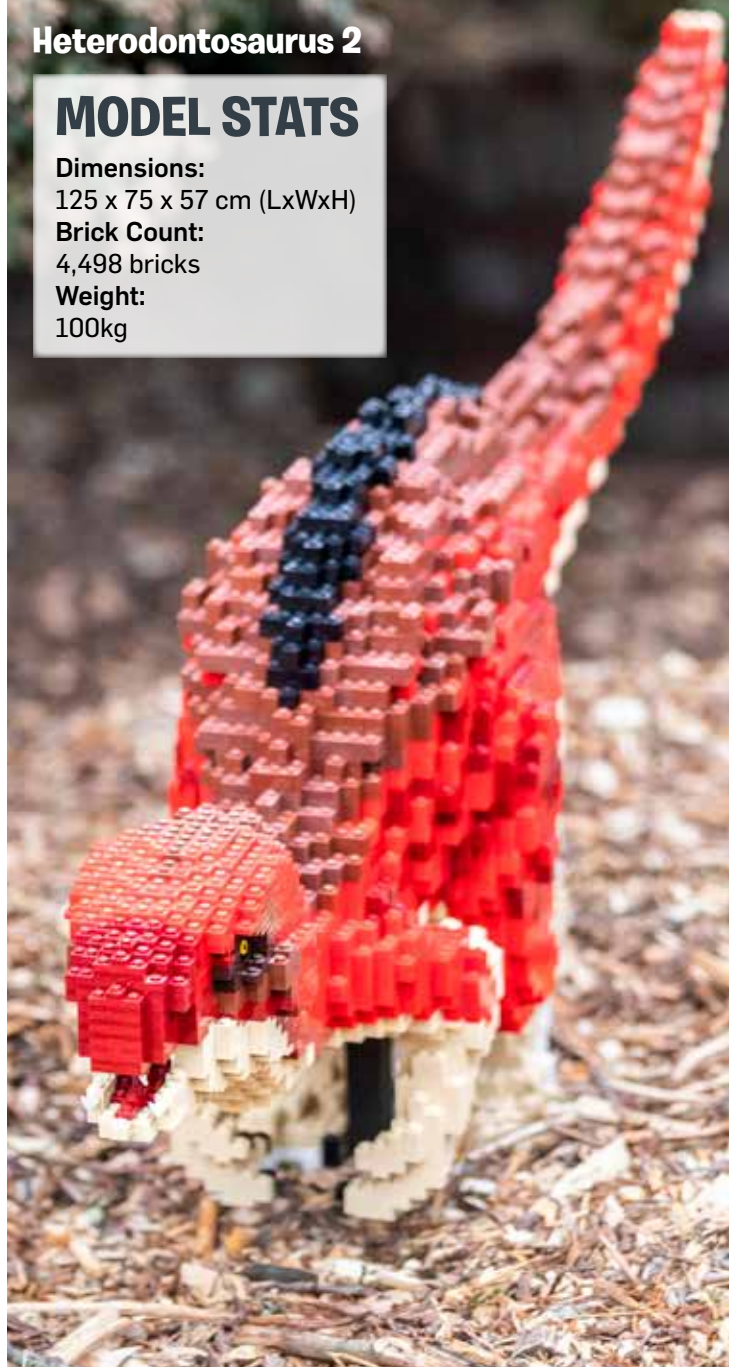

Weight:

100kg