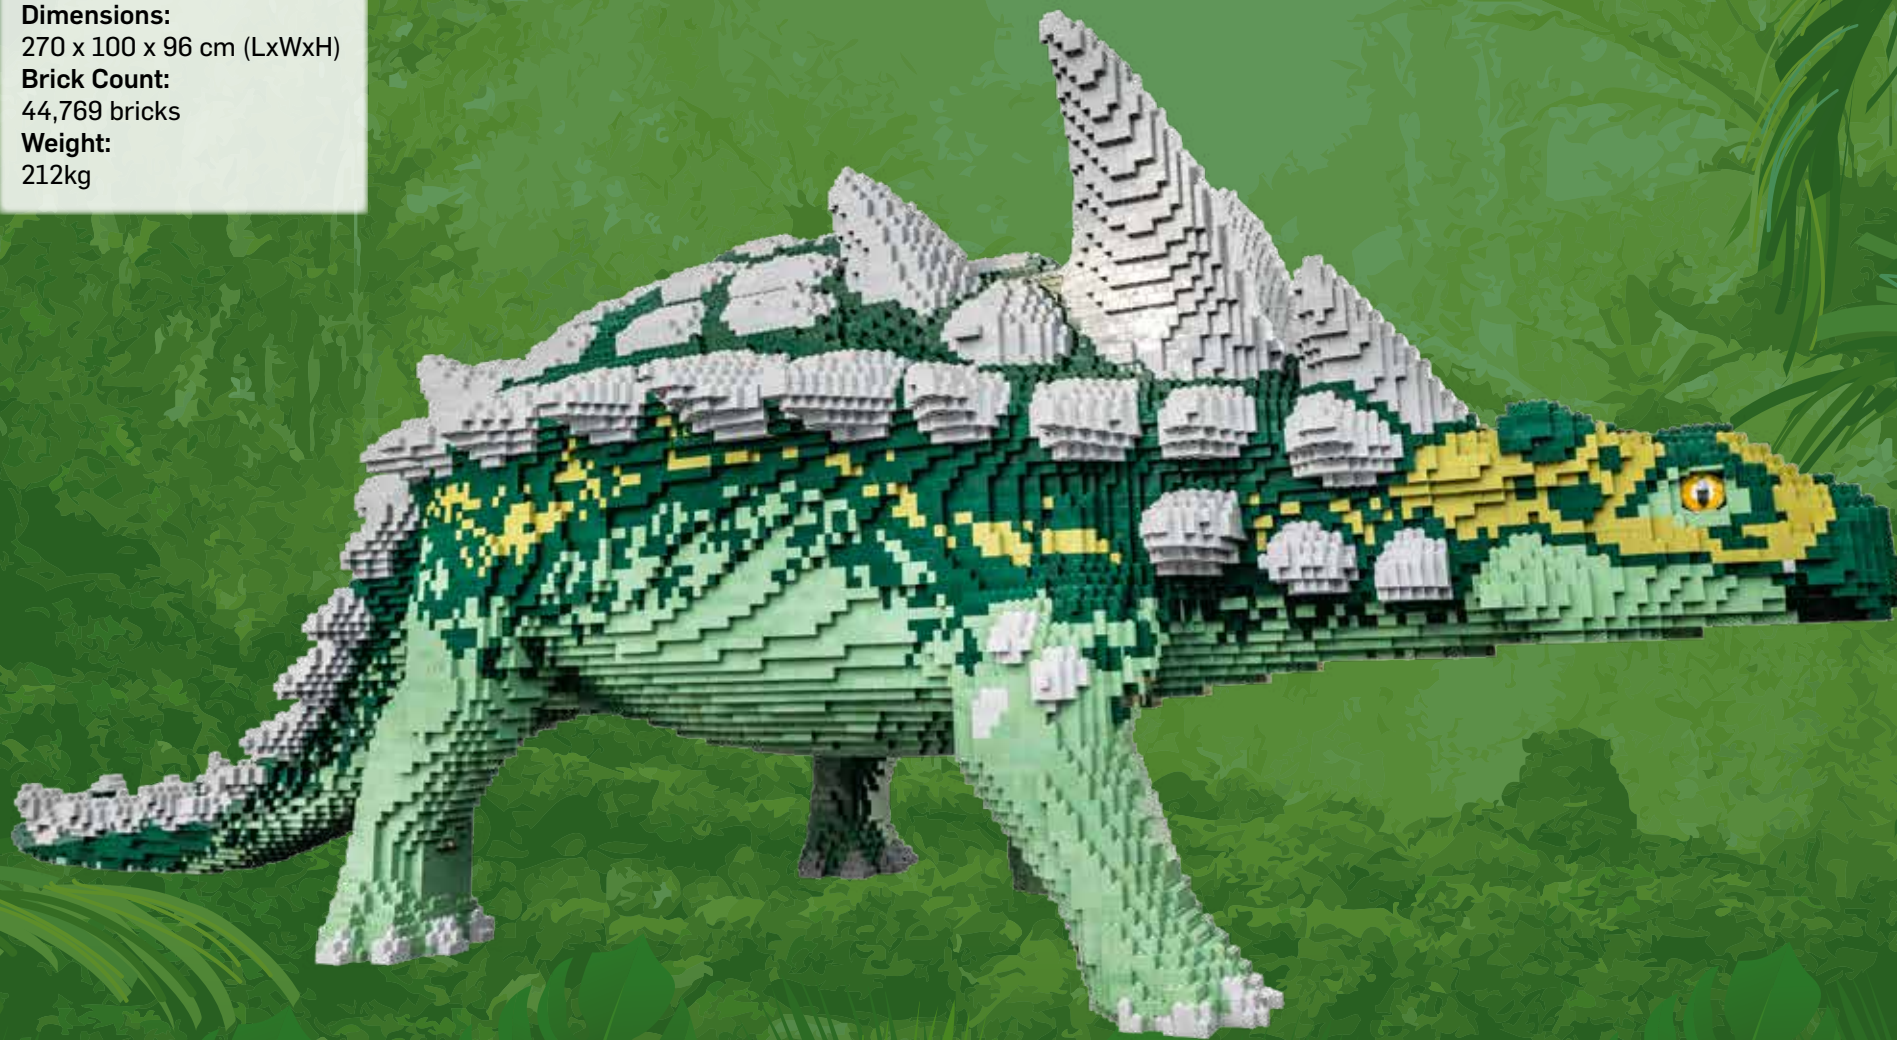

Acanthopholis

MODEL STATS

Dimensions:

379 x 105 x 135 cm (LxWxH)

Brick Count:

76,548 bricks

Weight:

309kg