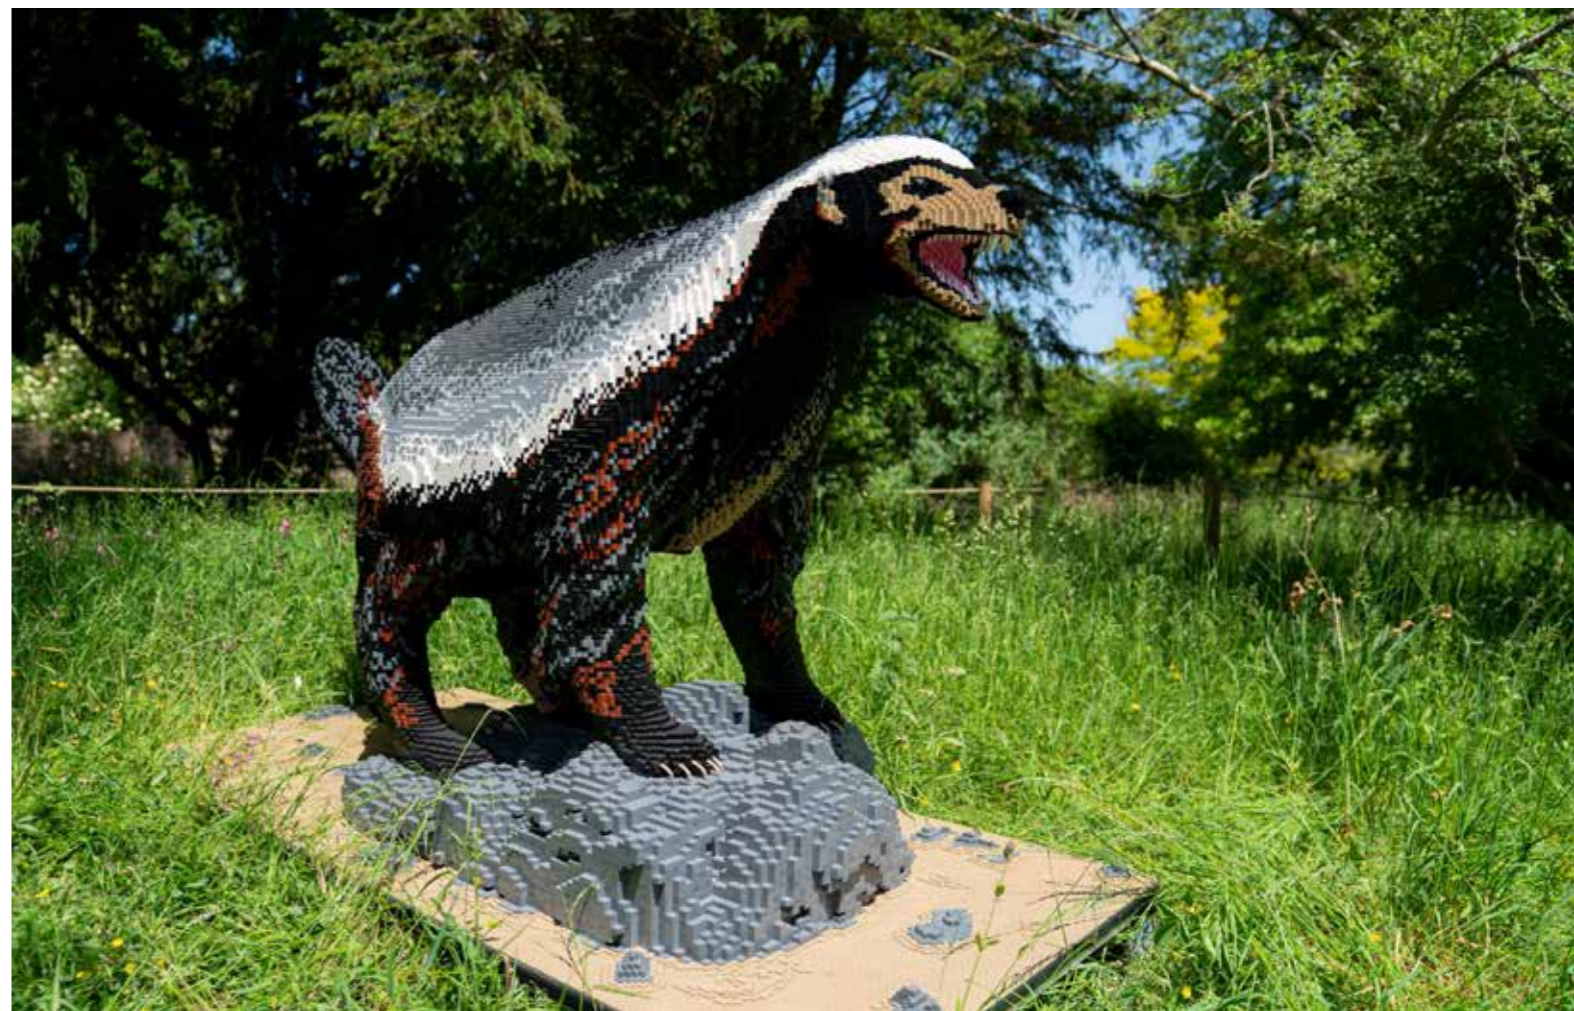

COMMON WASP

- NO OF BRICKS: 42,413
- BUILD TIME: 114 HOURS
- HEIGHT: 1.1m