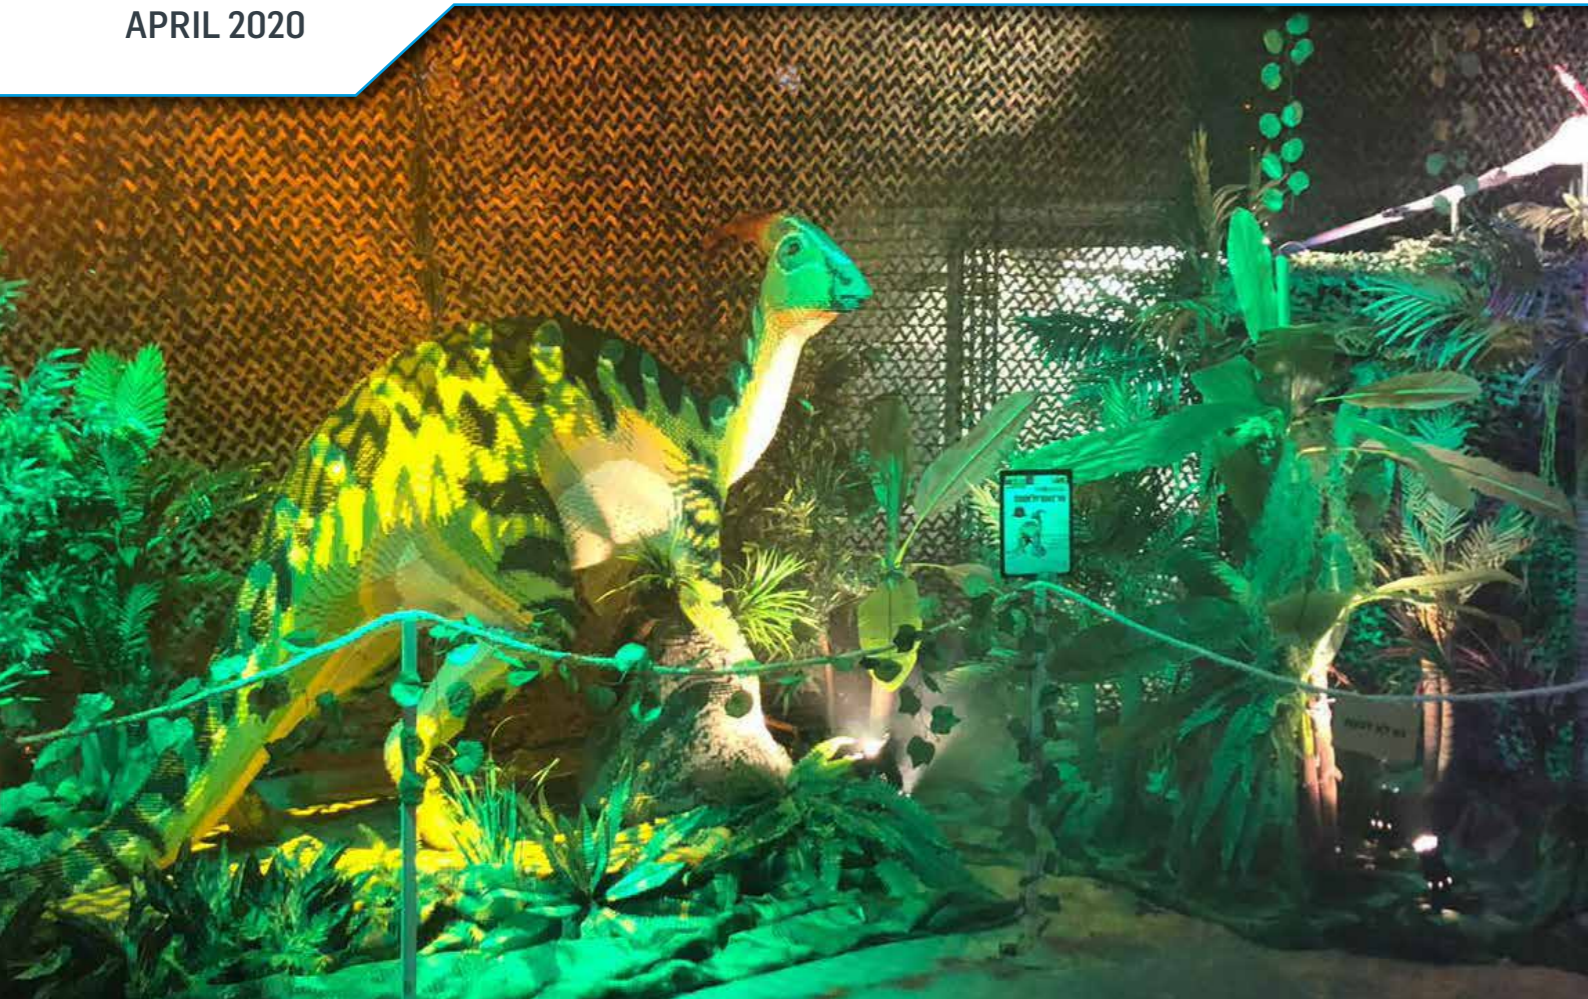

BRICKLIVE BRICKOSAURS: HOLON TOTO ARENA, ISRAEL, 1 JUN 2020 - 11 MAY 2021

APRIL 2020