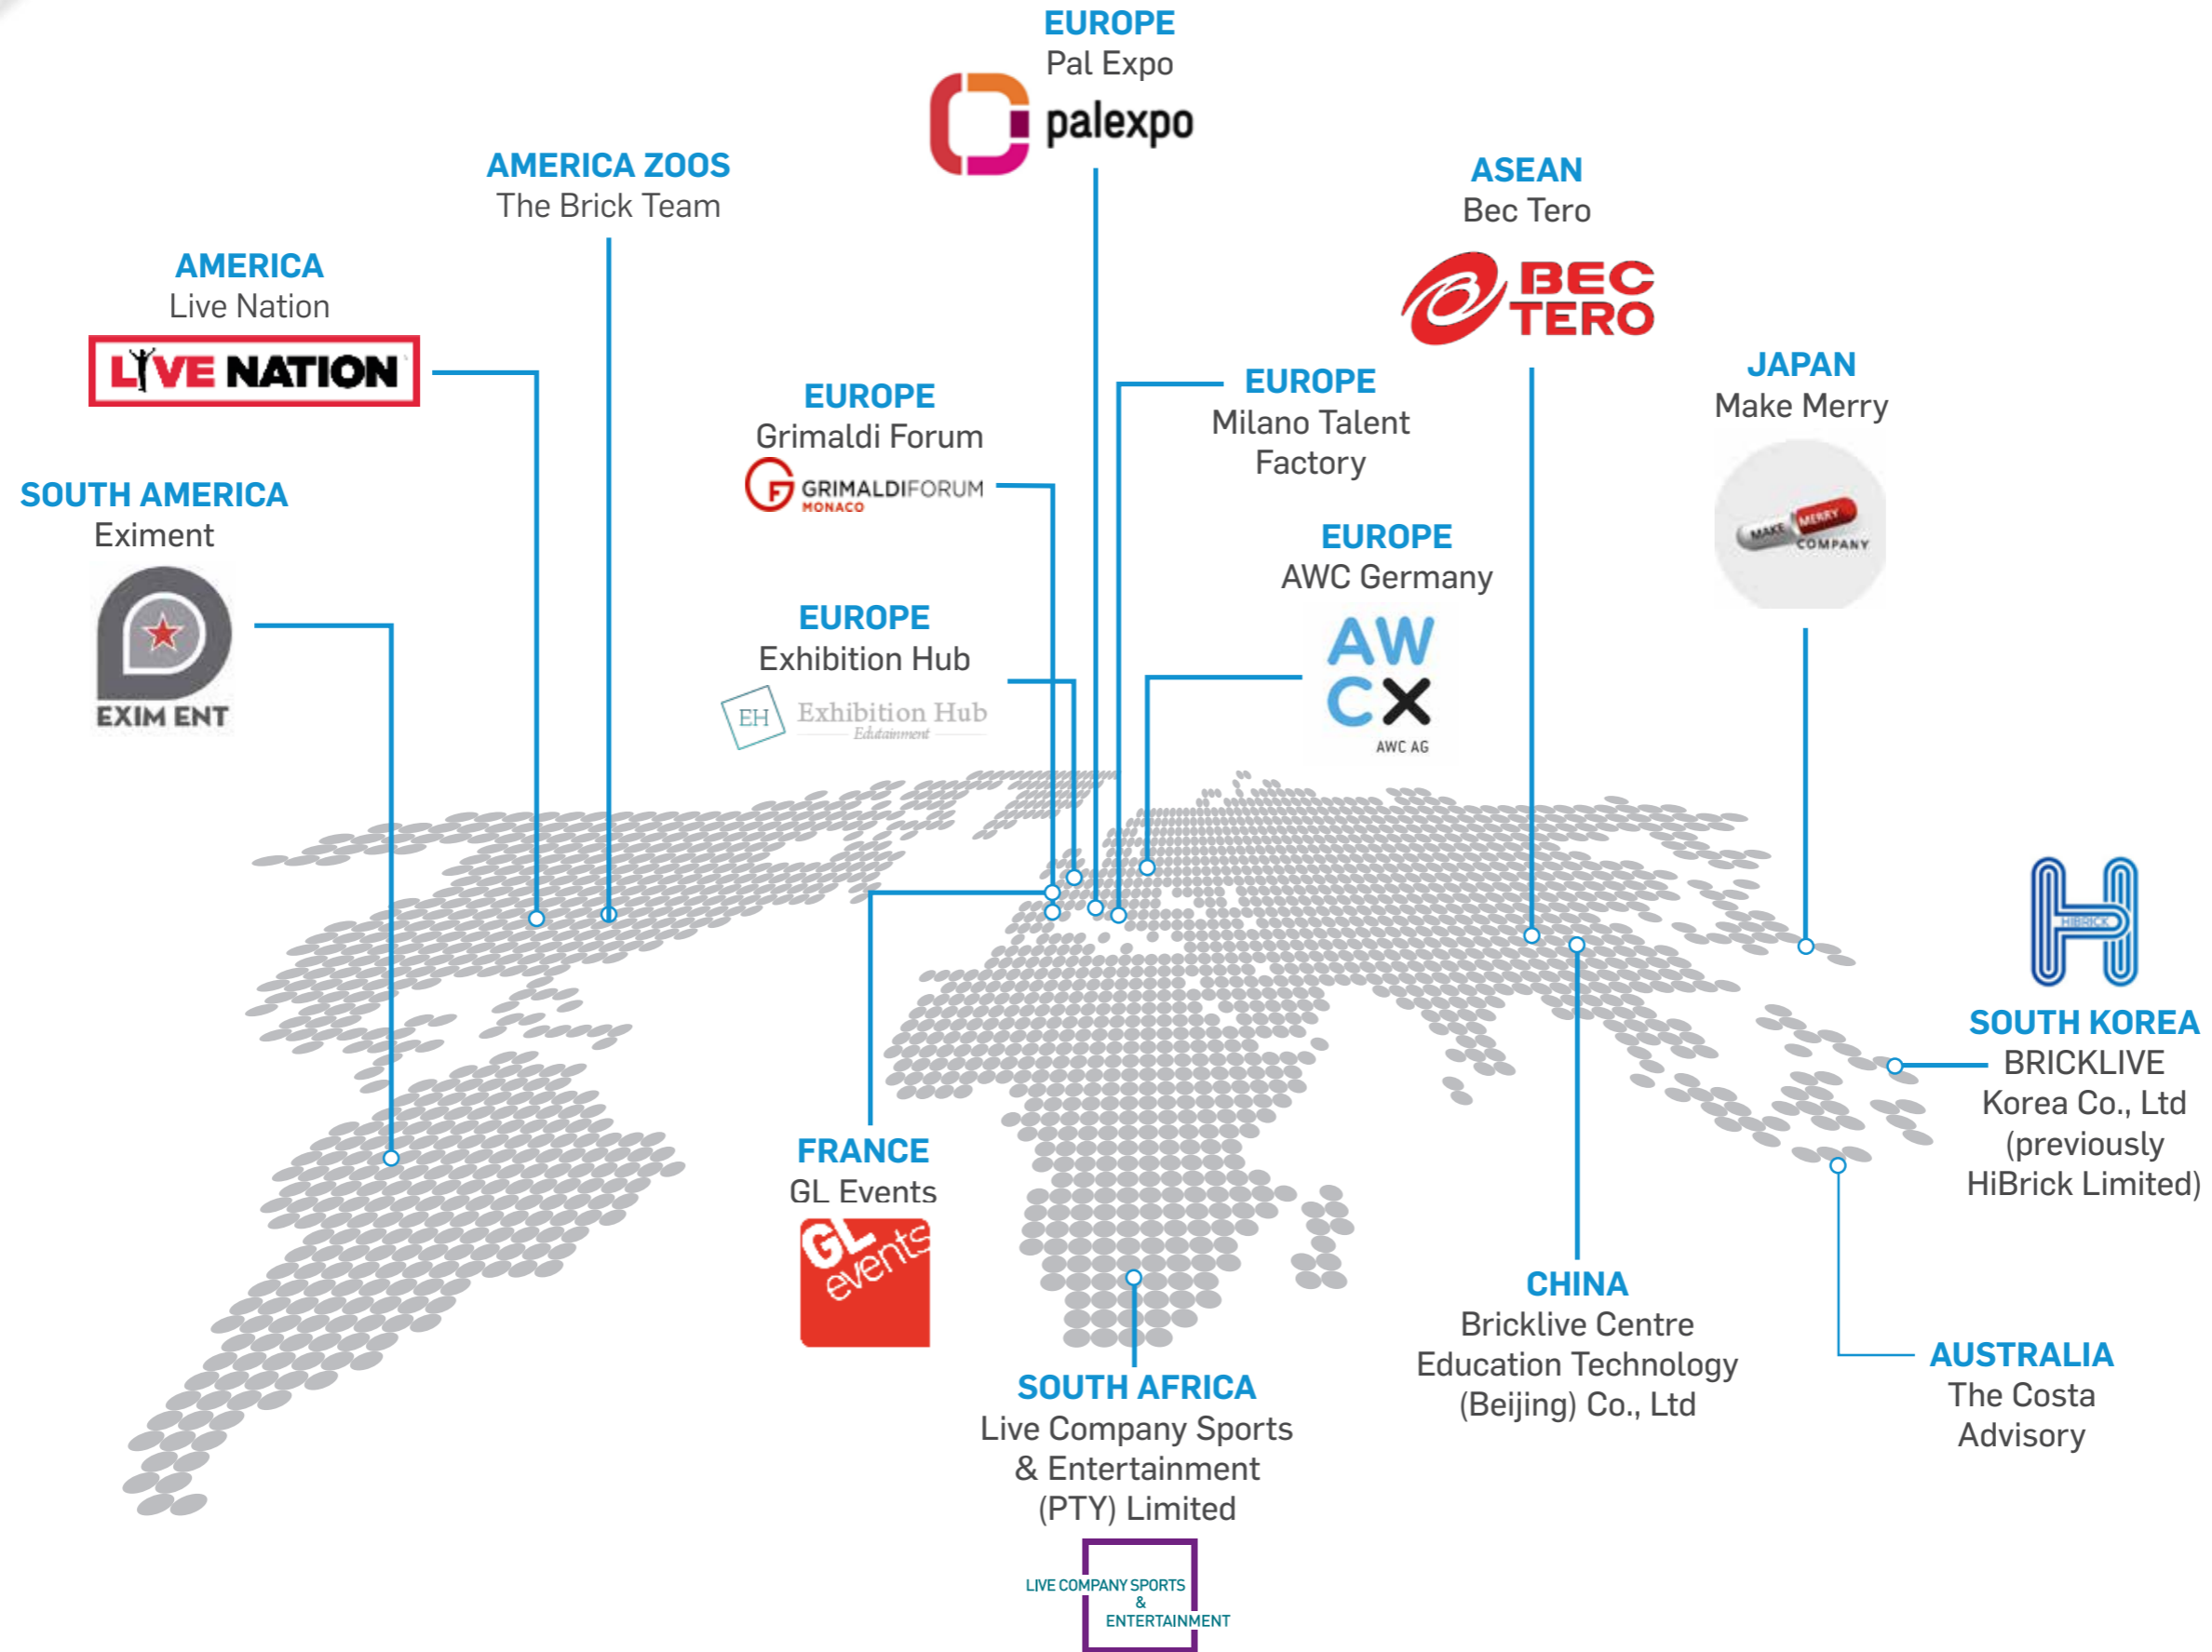

## THE BRICKLIVE BRAND

Live Company Group plc (“LVCG”, the “Company” or the “Group”) is a live events and entertainment Company, founded by David Ciclitira in December 2017. The Group is a network of partner-driven fan-based shows using BRICKLIVE created content worldwide.

The Company owns the rights to BRICKLIVE (™) an interactive experience built around the creative ethos of the world’s most popular construction toy bricks.

BRICKLIVE is focused on creating an environment that encourages interactive play, fosters creativity, collaboration and physical experiences in an inclusive and safe environment. The BRICKLIVE brand continues to grow globally due to the popularity of the shows, exhibitions, tours and events.

Bright Bricks is the Group’s production centre for building brick-based models. The Group is an independent producer of BRICKLIVE and is not associated with the LEGO Group.

## NEW TOURS SHOWN IN 2020