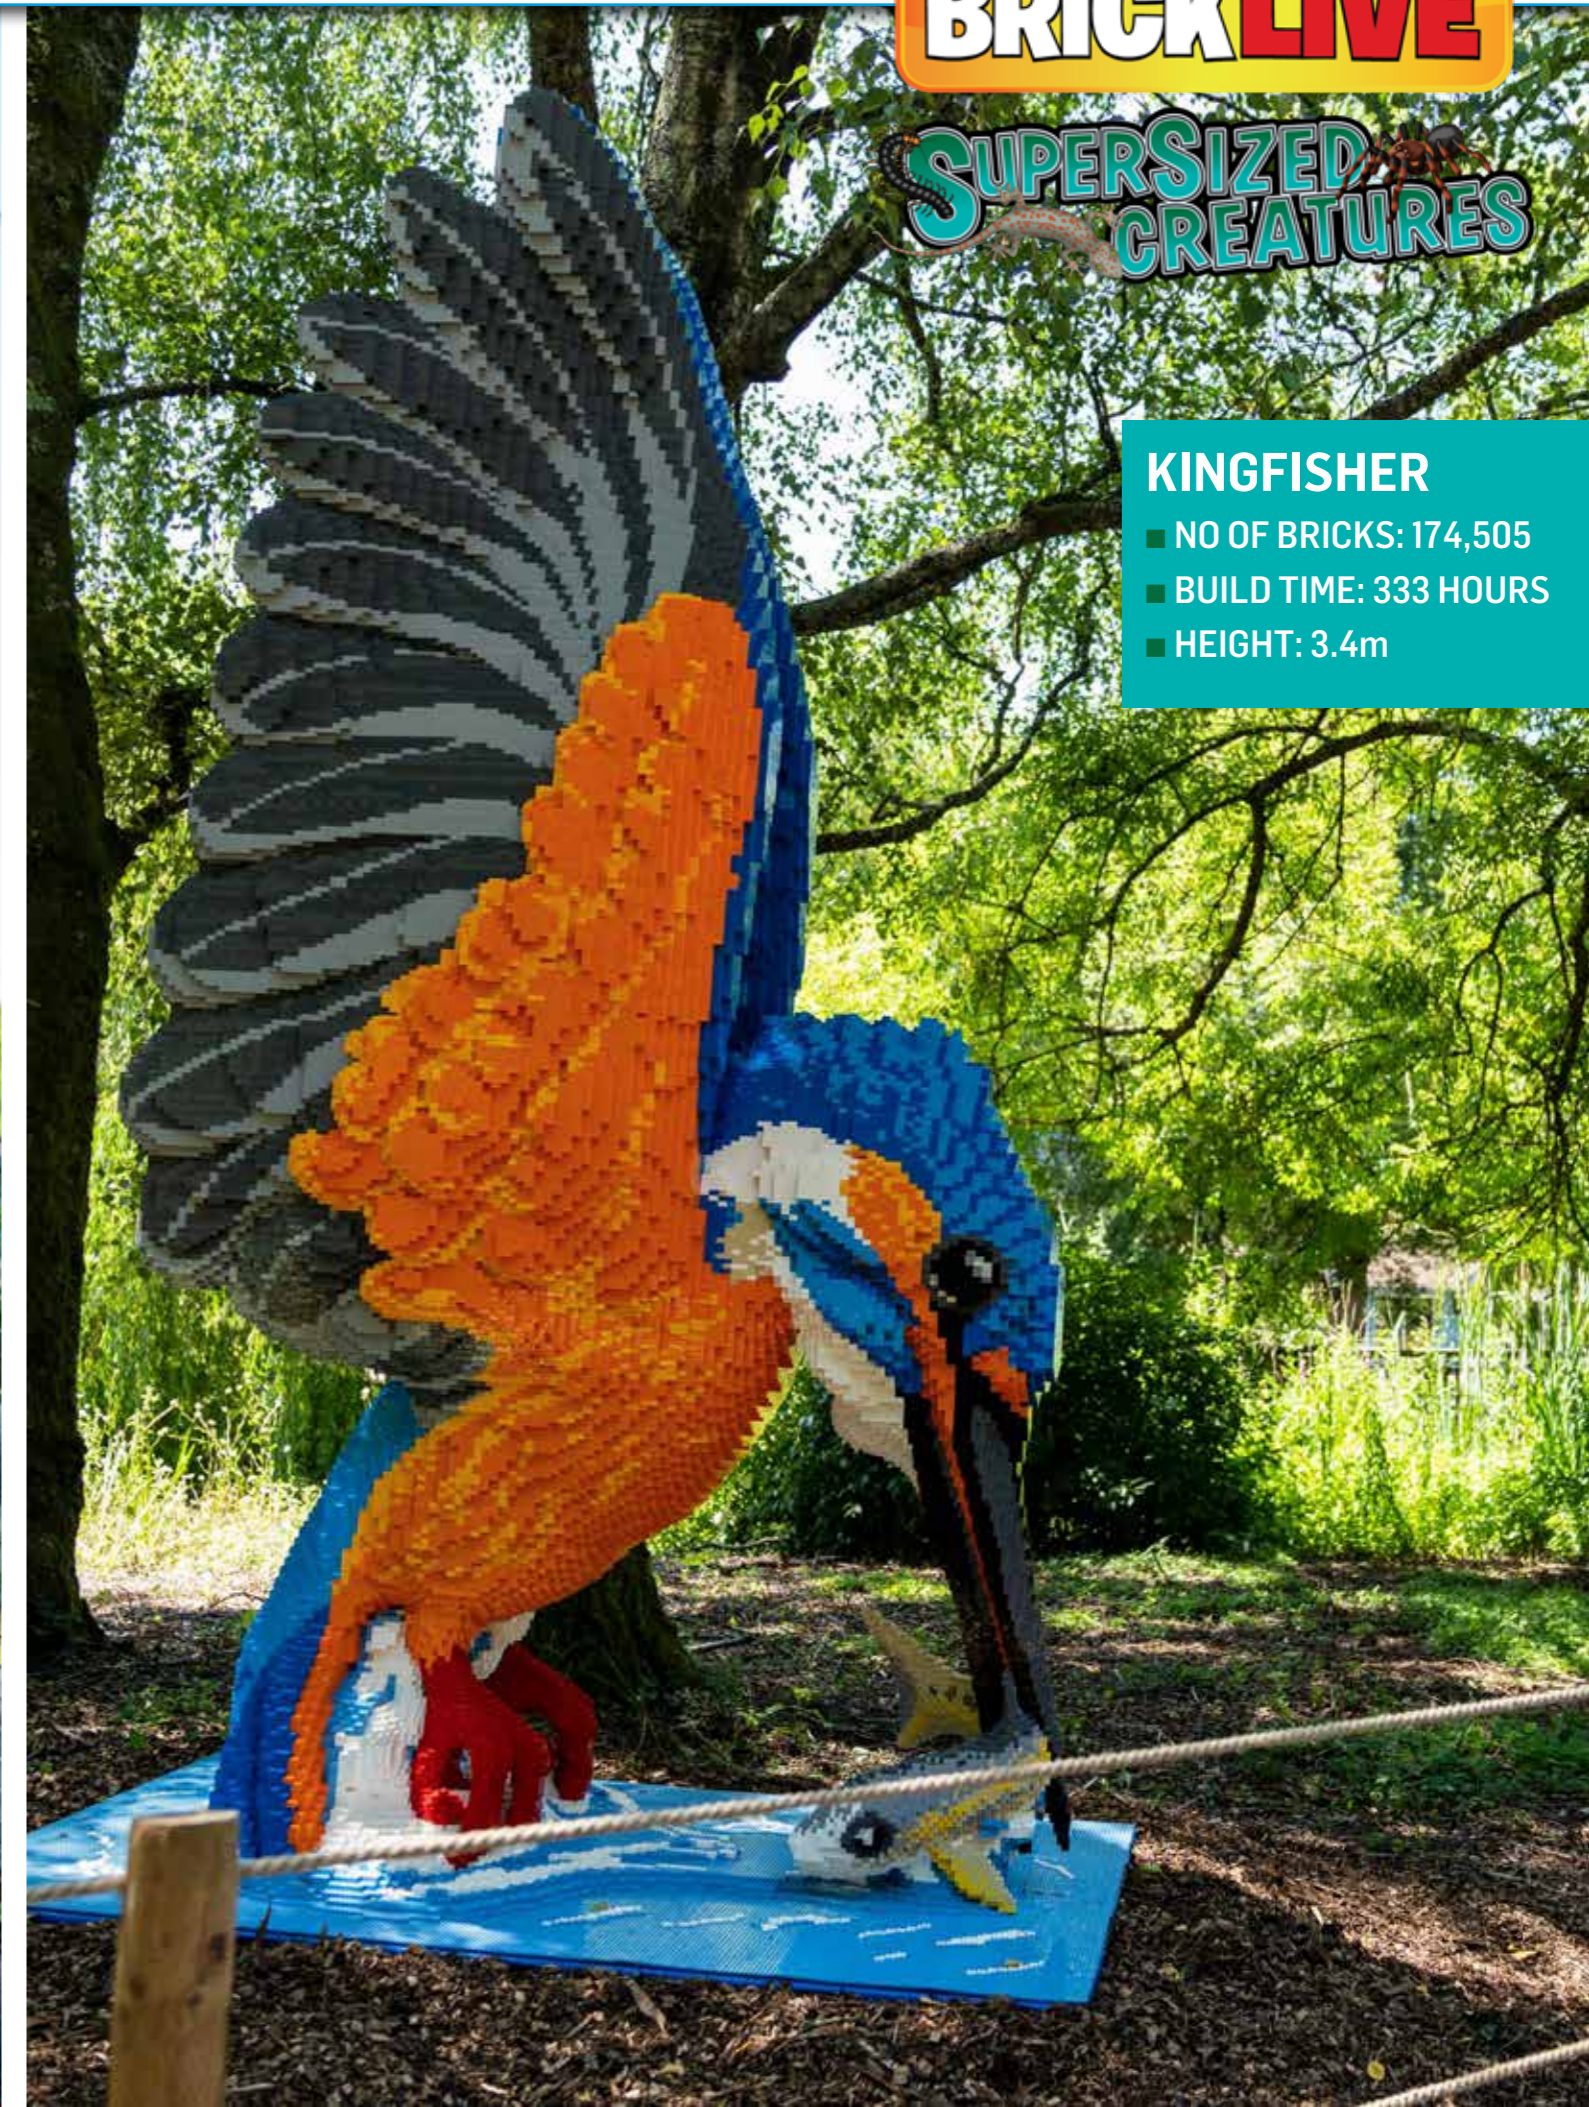

### TARANTULA

- NO OF BRICKS: 312,226
- BUILD TIME: 516 HOURS
- WEIGHT: 480KG

**AMERICAN KESTREL**

- NO OF BRICKS: 63,571
- HEIGHT: 1.8m

**KINGFISHER**

- NO OF BRICKS: 174,505
- BUILD TIME: 333 HOURS
- HEIGHT: 3.4m