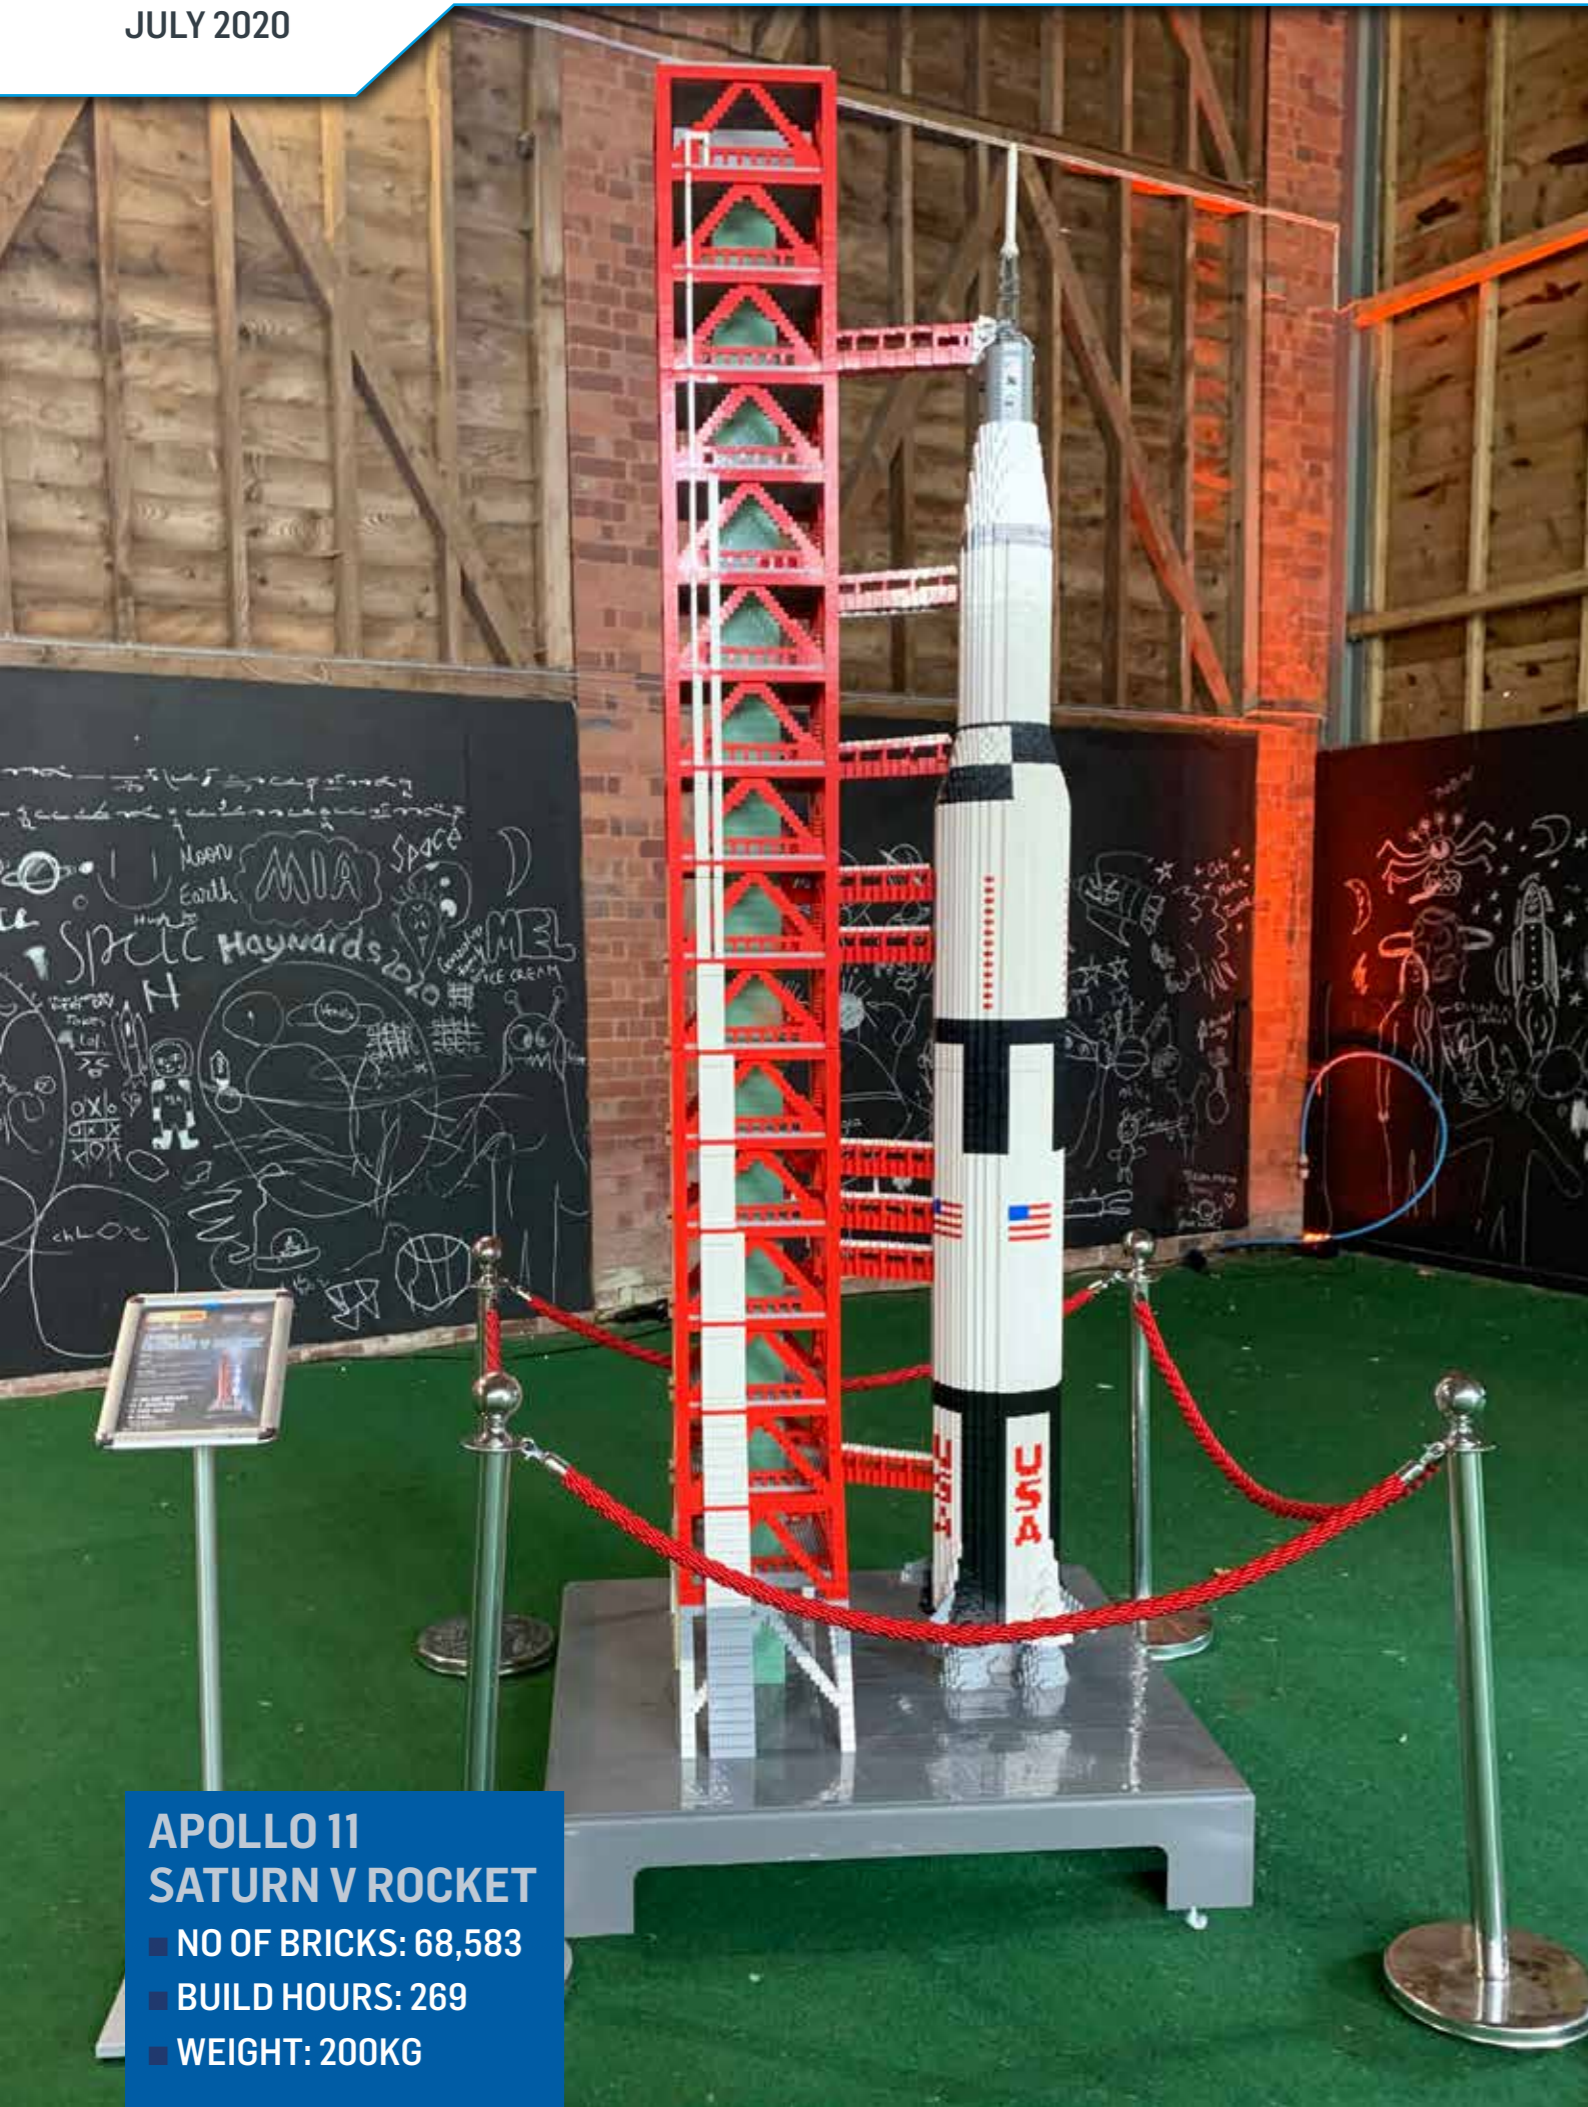

# BRICKLIVE JULY

---

**ALIEN**

- NO OF BRICKS: 223,239
- BUILD HOURS: 550
- WEIGHT: 1115.5KG

**APOLLO 11  
SATURN V ROCKET**

- NO OF BRICKS: 68,583
- BUILD HOURS: 269
- WEIGHT: 200KG

**EARTH**

- NO OF BRICKS: 47,308
- BUILD HOURS: 216
- WEIGHT: 249KG

**VALENTINA TERESHKOVA**

- NO OF BRICKS: 32,844
- BUILD HOURS: 86
- WEIGHT: 114KG

**SPACE SHUTTLE**

- NO OF BRICKS: 23,481
- BUILD HOURS: 71
- BUILDERS: 3

PAW PATROL, ODYSSEUM, COLOGNE, GERMANY: 28 JULY - 28 AUG 2020