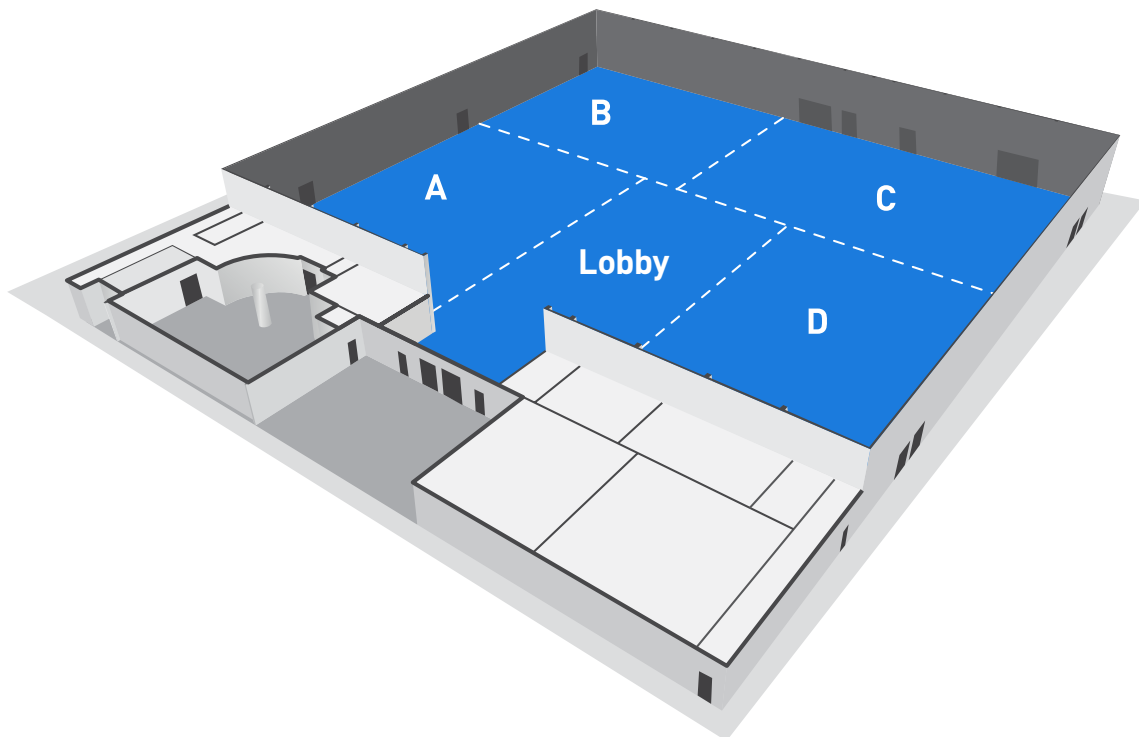

# SHEIKH MAKTOUM HALL

مركز دبي التجاري العالمي  
DUBAI WORLD TRADE CENTRE

About half the size of Sheikh Rashid Hall - with which it shares an architectural style and connecting wall - the 3,800 m<sup>2</sup> Sheikh Maktoum Hall can divide into four soundproofed meeting rooms. For mega-events, Sheikh Maktoum Hall and Sheikh Rashid Hall can be combined into an enormous single-level exhibition space spanning around 11,500 m<sup>2</sup>.

## CAPACITY

HALL	LENGTH (m)	WIDTH (m)	HEIGHT (m)	GROSS AREA (m <sup>2</sup> )
Full Hall	59	65	7	3,859
Sheikh Maktoum A	35	24	7	837
Sheikh Maktoum B	30	24	7	697
Sheikh Maktoum C	35	24	7	843
Sheikh Maktoum D	35	24	7	845
Sheikh Maktoum A + B	59	24	7	1,534
Sheikh Maktoum B + C	65	24	7	1,541
Sheikh Maktoum C + D	59	24	7	1,688
Sheikh Maktoum Lobby	35	17	7	636

## HALL LAYOUT

## ADDITIONAL FEATURES

- Multi-purpose hall
- Flexible registration area with mobile registration counters adjacent to Dubai Majlis
- Ceiling height: 7 m
- 2 goods entrances
- Service pits on the floor for power and cabling
- Private central lobby with access to all sections of the hall
- Wide and well fitted loading bays
- Ample rigging points
- Dimmable lights
- Computerised air conditioning system
- Ample power supply
- Flexible production set-up
- Built-in paging system
- • Organiser office