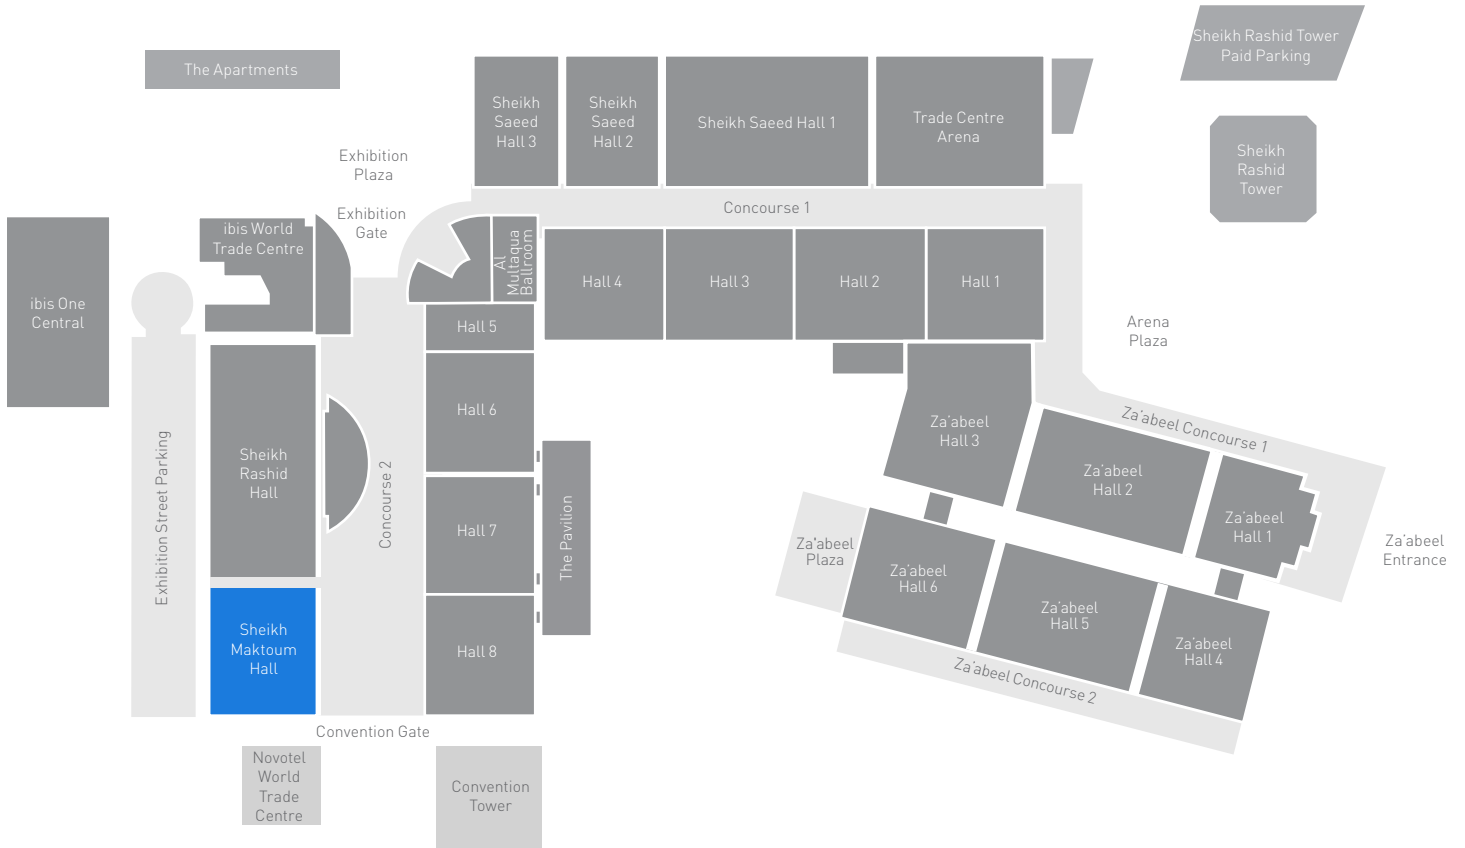

SHEIKH MAKTOUM HALL

ACCESS

Accessible from Concourse 2 through the Exhibition and Convention Gates as well as the multi-storey car park.

SERVICES

Our in-house teams bring your event to life with dynamic stage design, lighting and other technology - backed by a strong foundation of utilities and facilities management, security and stewarding and other services. In addition, our renowned hospitality team can cater to any needs, from a tasty business lunch to a full state banquet.

ADDITIONAL FEATURES

- Multi-purpose hall
- Flexible registration area with mobile registration counters adjacent to Dubai Majlis
- Ceiling height: 7 m
- 2 goods entrances
- Service pits on the floor for power and cabling
- Private central lobby with access to all sections of the hall
- Wide and well fitted loading bays
- Ample rigging points
- Dimmable lights
- Computerised air conditioning system
- Ample power supply
- Flexible production set-up
- Built-in paging system
- • Organiser office

TECHNICAL DETAILS

Maximum Power Available

600 x 600 amps

Rigging Capacity

250 kg x 5 m span

Maximum Floor Load

5,000 kg/m²

LUX Level

190

SPEAK TO US

To find out more, visit www.dwtc.com or contact us directly:

Email: info@dwtc.com

Tel: 800DWTC(3982)

مركز دبي التجاري العالمي
DUBAI WORLD TRADE CENTRE