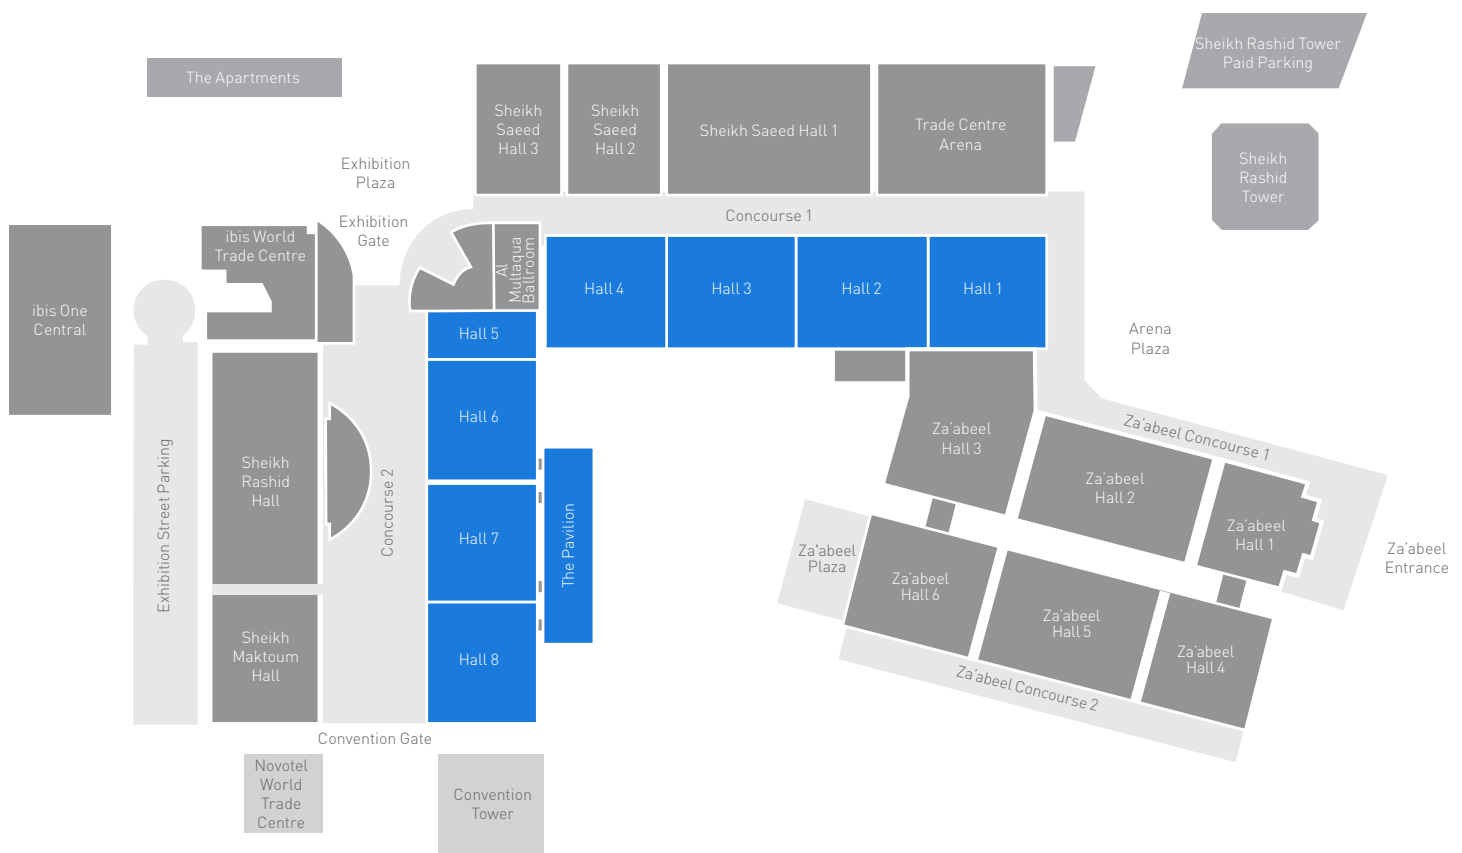

# EXHIBITION HALLS 1-8

مركز دبي التجاري العالمي  
DUBAI WORLD TRADE CENTRE

Two sets of four halls sit adjacent to our named halls. With fully flexible structures these halls are our workhorses, providing over 31,000 m<sup>2</sup> of exhibition space that can be divided into multiple, and interlinked, smaller spaces. Six of the halls have a height of 7.50 metres, while the ceilings of Halls 3 and 4 are both 10 metres high.

## CAPACITY

| HALL              | LENGTH (m) | WIDTH (m) | HEIGHT (m) | GROSS AREA (m <sup>2</sup> ) |
|-------------------|------------|-----------|------------|------------------------------|
| Exhibition Hall 1 | 66         | 66        | 7.50       | 4,356                        |
| Exhibition Hall 2 | 66         | 72        | 7.50       | 4,752                        |
| Exhibition Hall 3 | 60         | 72        | 10         | 4,320                        |
| Exhibition Hall 4 | 60         | 66        | 10         | 3,960                        |
| Exhibition Hall 5 | 60         | 30        | 7.50       | 1,800                        |
| Exhibition Hall 6 | 60         | 66        | 7.50       | 3,960                        |
| Exhibition Hall 7 | 60         | 66        | 7.50       | 3,960                        |
| Exhibition Hall 8 | 60         | 66        | 7.50       | 3,960                        |
| The Pavilion      | 110        | 35        | 9          | 3,247                        |

### ACCESS

Accessible from Concourse 1 & 2 through the Exhibition and Convention Gate.

### ADDITIONAL FEATURES

- Multi-purpose hall
- Ceiling height: Between 7.50 m and 10 m
- 15 goods entrances
- Easy access to the meeting rooms on the 1st floor
- Organiser offices
- Coffee shops