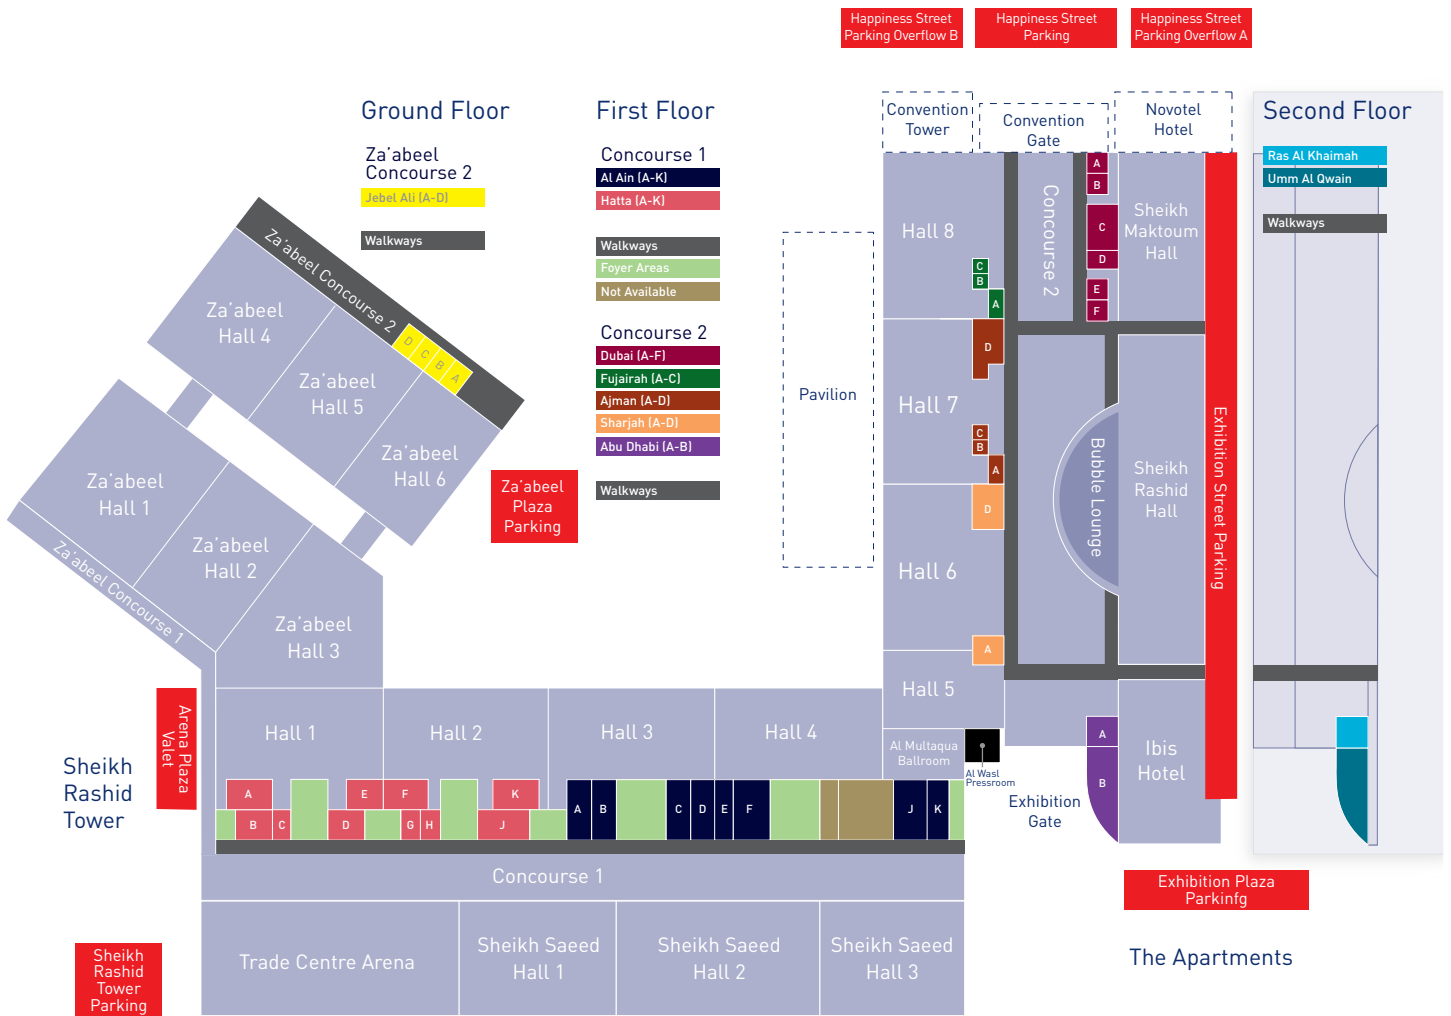

MEETING ROOMS

LOCATION MAP

SERVICES

Our in-house teams bring your event to life with dynamic stage design, lighting and other technology—backed by a strong foundation of utilities and facilities management, security and stewarding, and other services. In addition, our renowned hospitality team can cater to any need, from business lunches to a full state banquet.

ADDITIONAL FEATURES

- Large foyers for coffee breaks and lunches
- Easy hall access
- Individually designed rooms located in clusters ideal for exclusive use
- Flexible layouts

SPEAK TO US

To find out more, visit www.dwtc.com or contact us directly:

Email: info@dwtc.com
Tel: 800DWTC(3982)

مركز دبي التجاري العالمي
DUBAI WORLD TRADE CENTRE