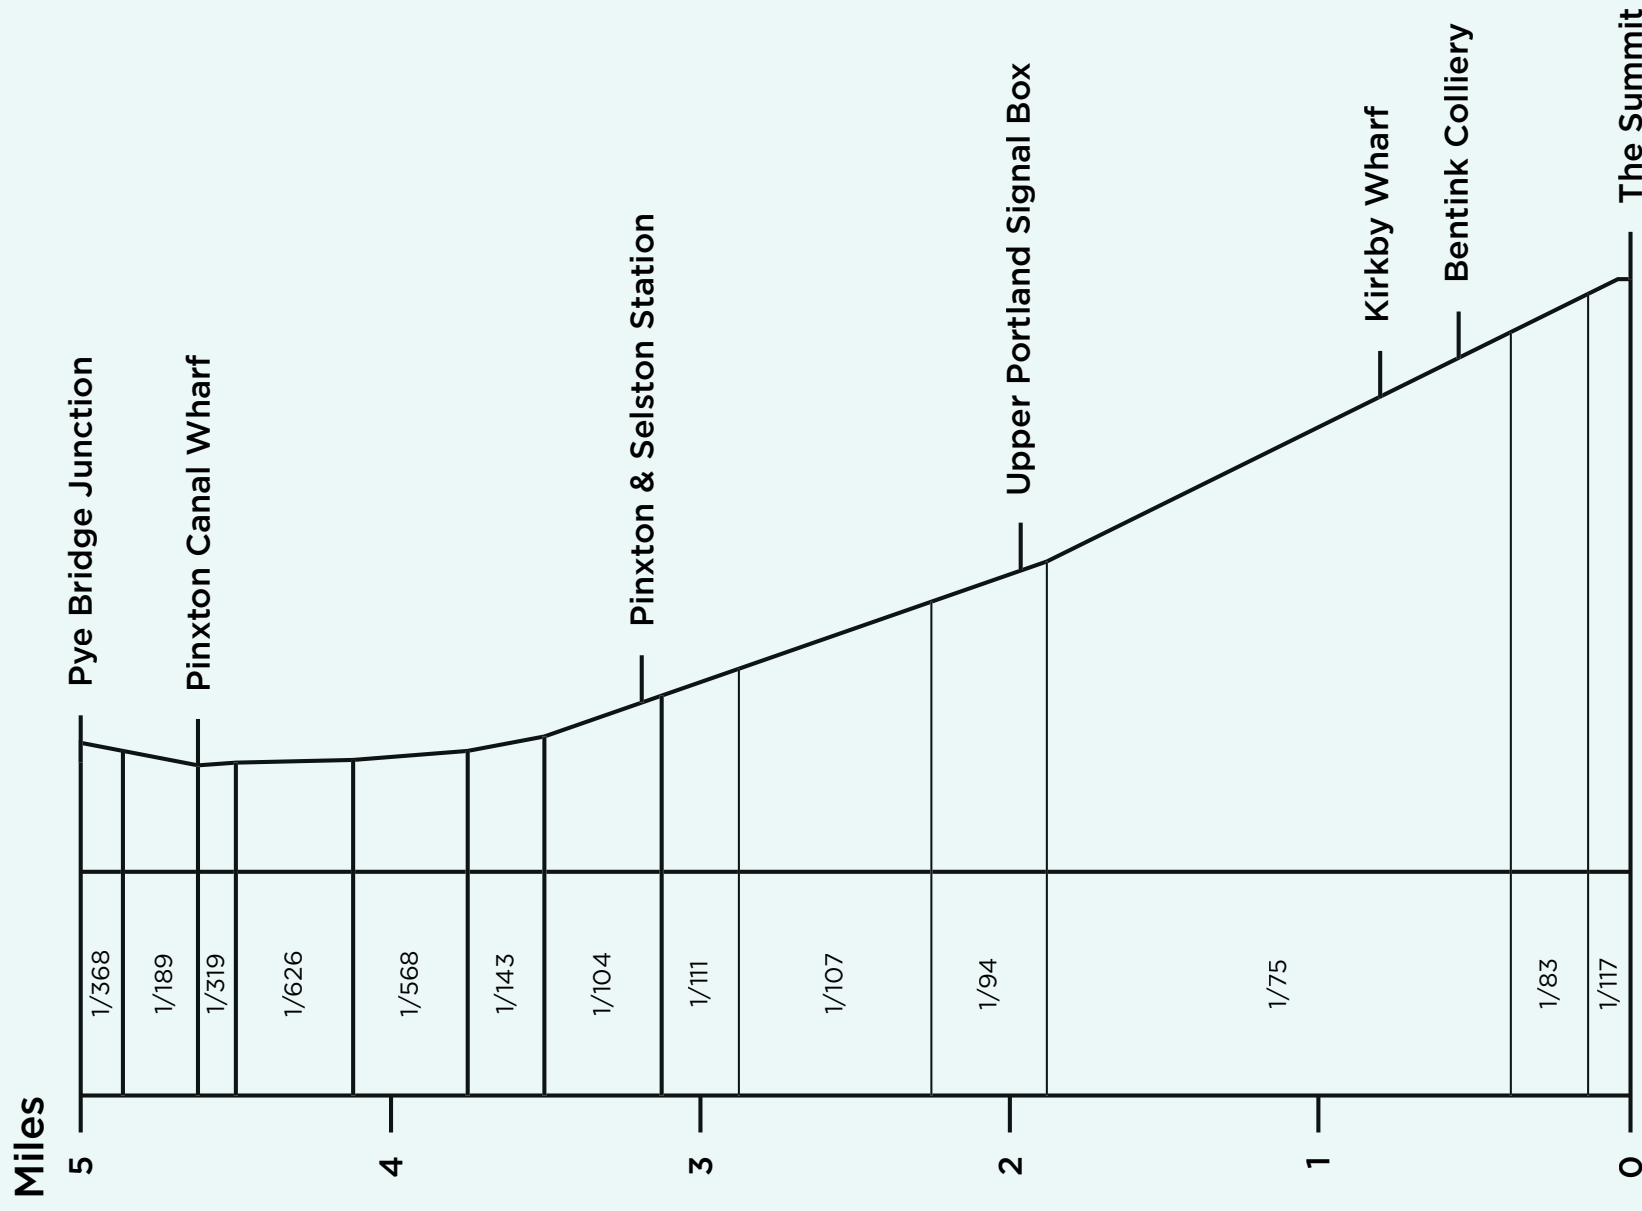

Gradients

M&P_L4HO1

Kirkby Summit to Pye Bridge

Gradients

Mansfield to Nottingham