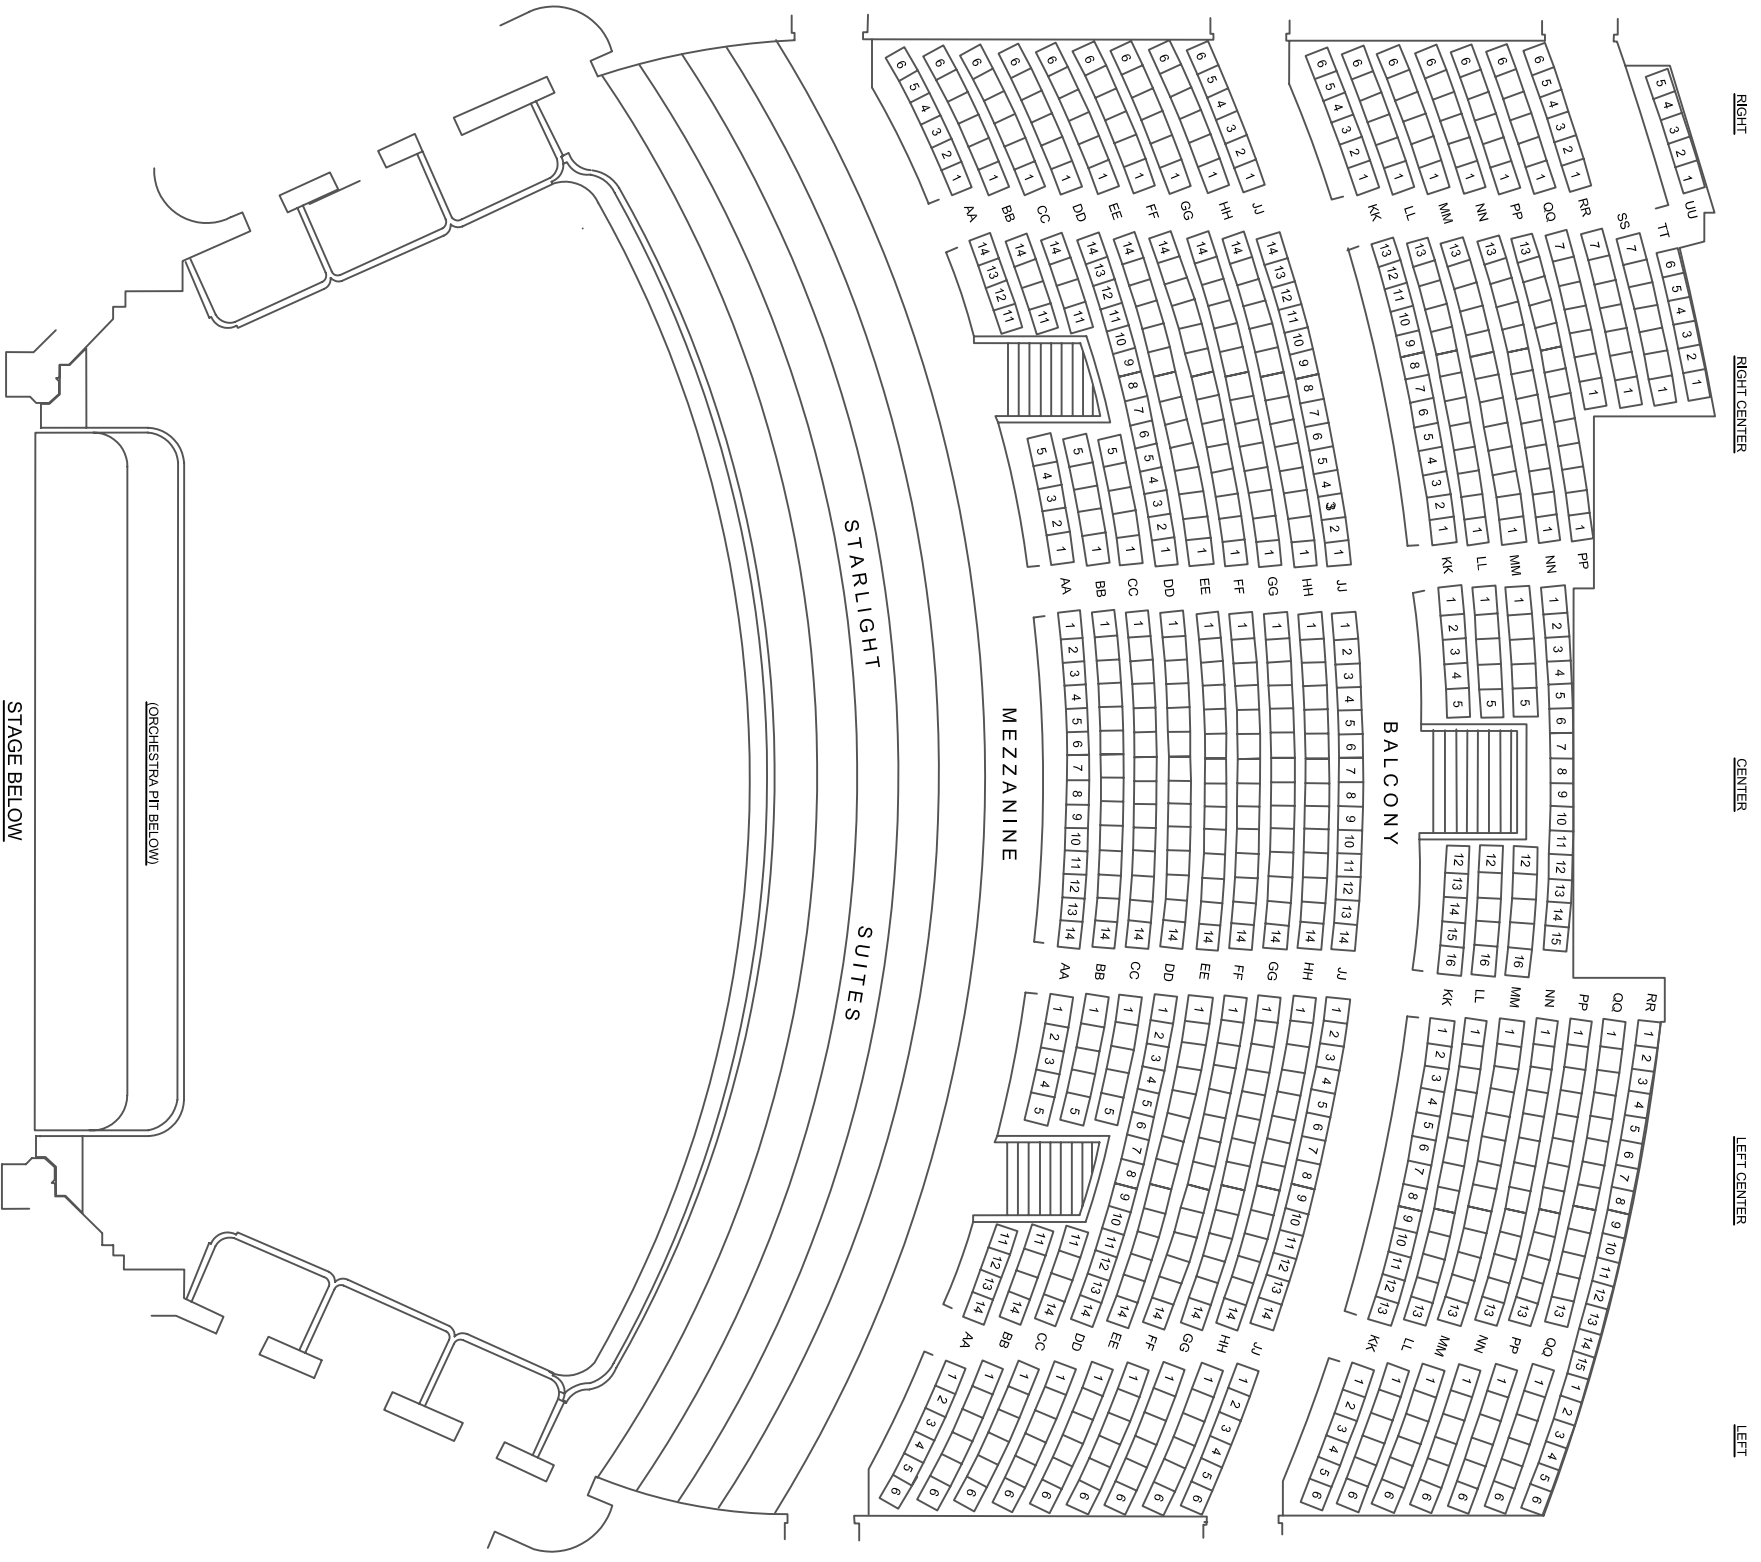

MAJESTIC THEATRE
SAN ANTONIO, TEXAS

STAGE

ORCHESTRA PIT BELOW

ORCHESTRA LEVEL

EXIT TO
OUTER
LOBBY

**LOBBY
(ROTUNDA)**

BAR and RESTROOMS

5

4

3

2

ORCH.
LEFT

ORCH.
LEFT
CENTER

ORCH.
RIGHT
CENTER

ORCH.
RIGHT

ADA ACCESSIBLE

RIGHT
BOXES

MAJESTIC THEATRE
SAN ANTONIO, TEXAS

RIGHT

RIGHT CENTER

CENTER

LEFT CENTER

LEFT

BALCONY

MEZZANINE

STARLIGHT

SUITES

(ORCHESTRA PIT BELOW)

STAGE BELOW

MAJESTIC THEATRE
SAN ANTONIO, TEXAS