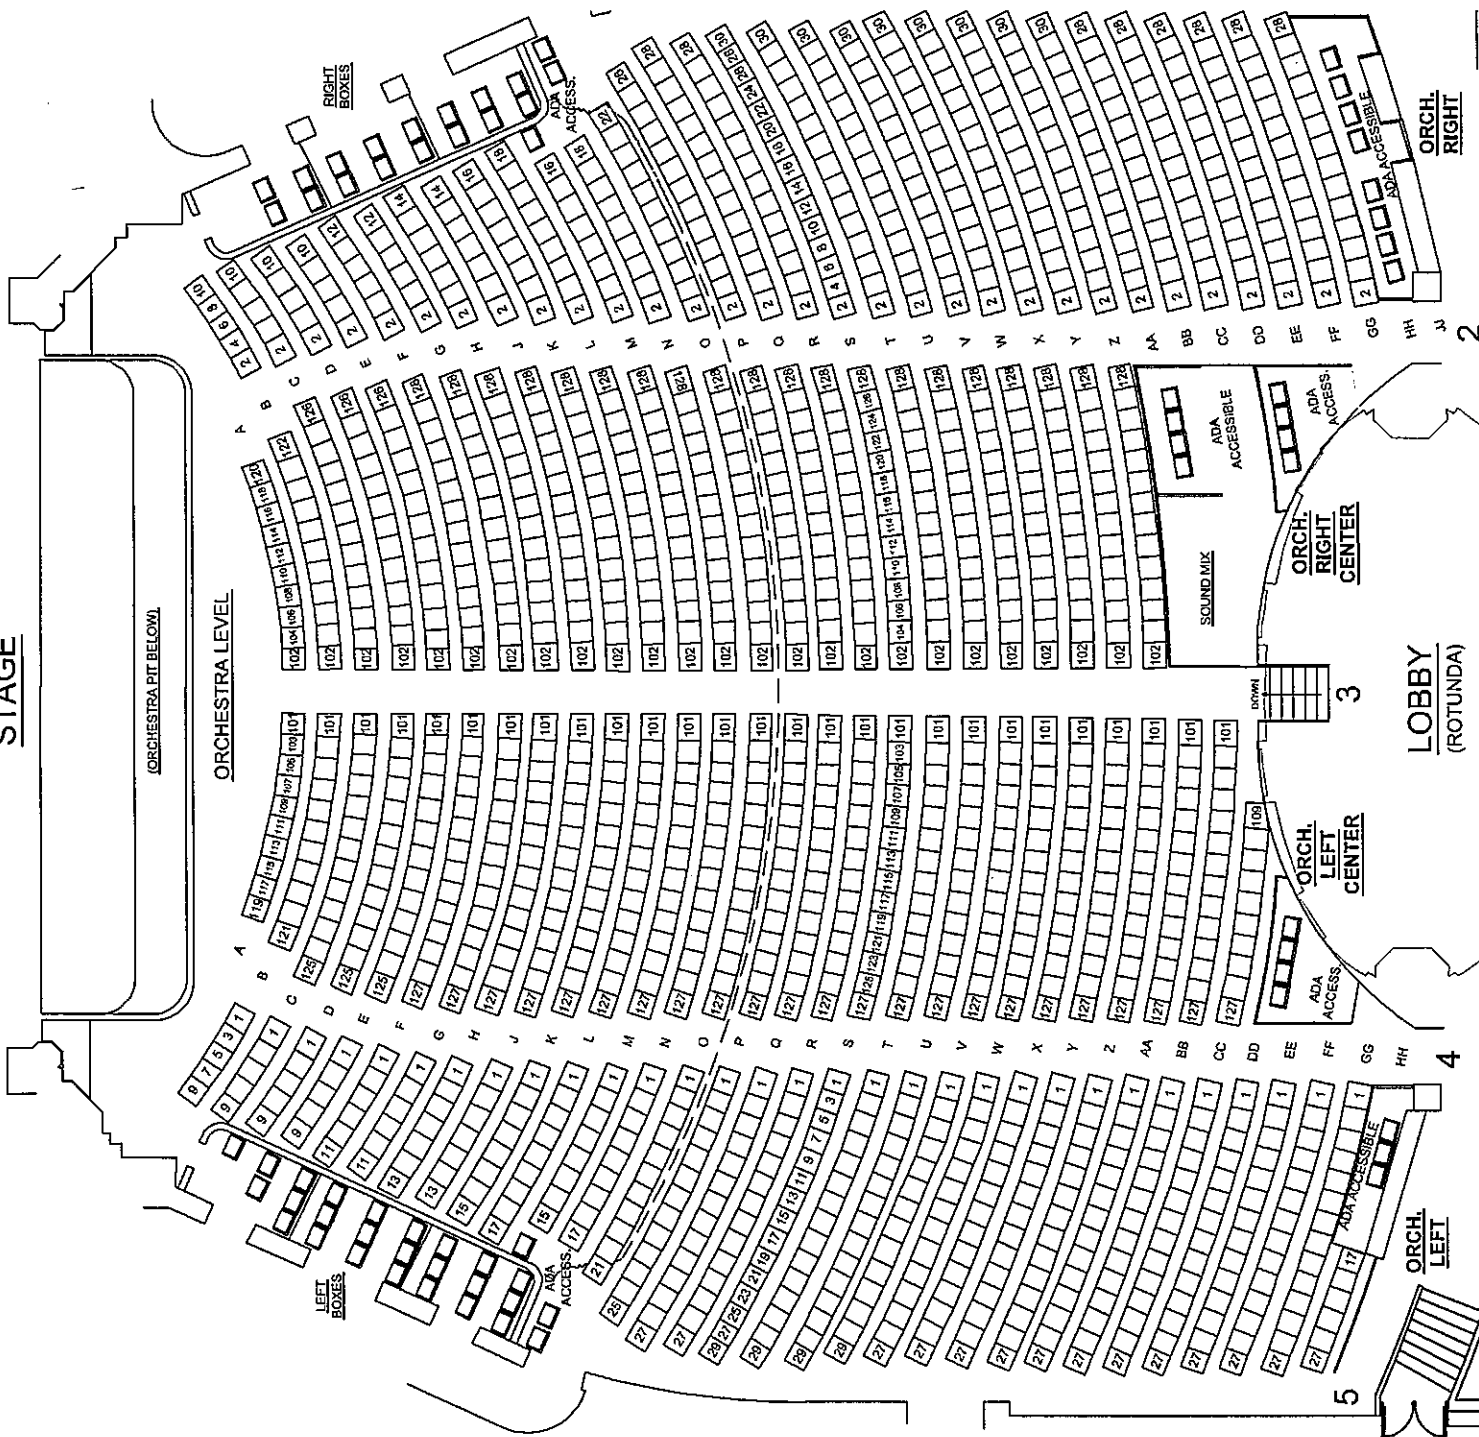

MAJESTIC THEATRE
SAN ANTONIO, TEXAS

STAGE

ORCHESTRA PIT BELOW

ORCHESTRA LEVEL

EXIT TO
OUTER
LOBBY

**LOBBY
(ROTUNDA)**

BAR and RESTROOMS

5

4

3

2

ORCH.
LEFT

ORCH.
LEFT
CENTER

ORCH.
RIGHT
CENTER

ORCH.
RIGHT

ADA ACCESSIBLE

RIGHT
BOXES

MAJESTIC THEATRE
SAN ANTONIO, TEXAS

RIGHT

RIGHT CENTER

CENTER

LEFT CENTER

LEFT

BALCONY

MEZZANINE

STARLIGHT

SUITES

(ORCHESTRA PIT BELOW)

STAGE BELOW

MAJESTIC THEATRE
SAN ANTONIO, TEXAS