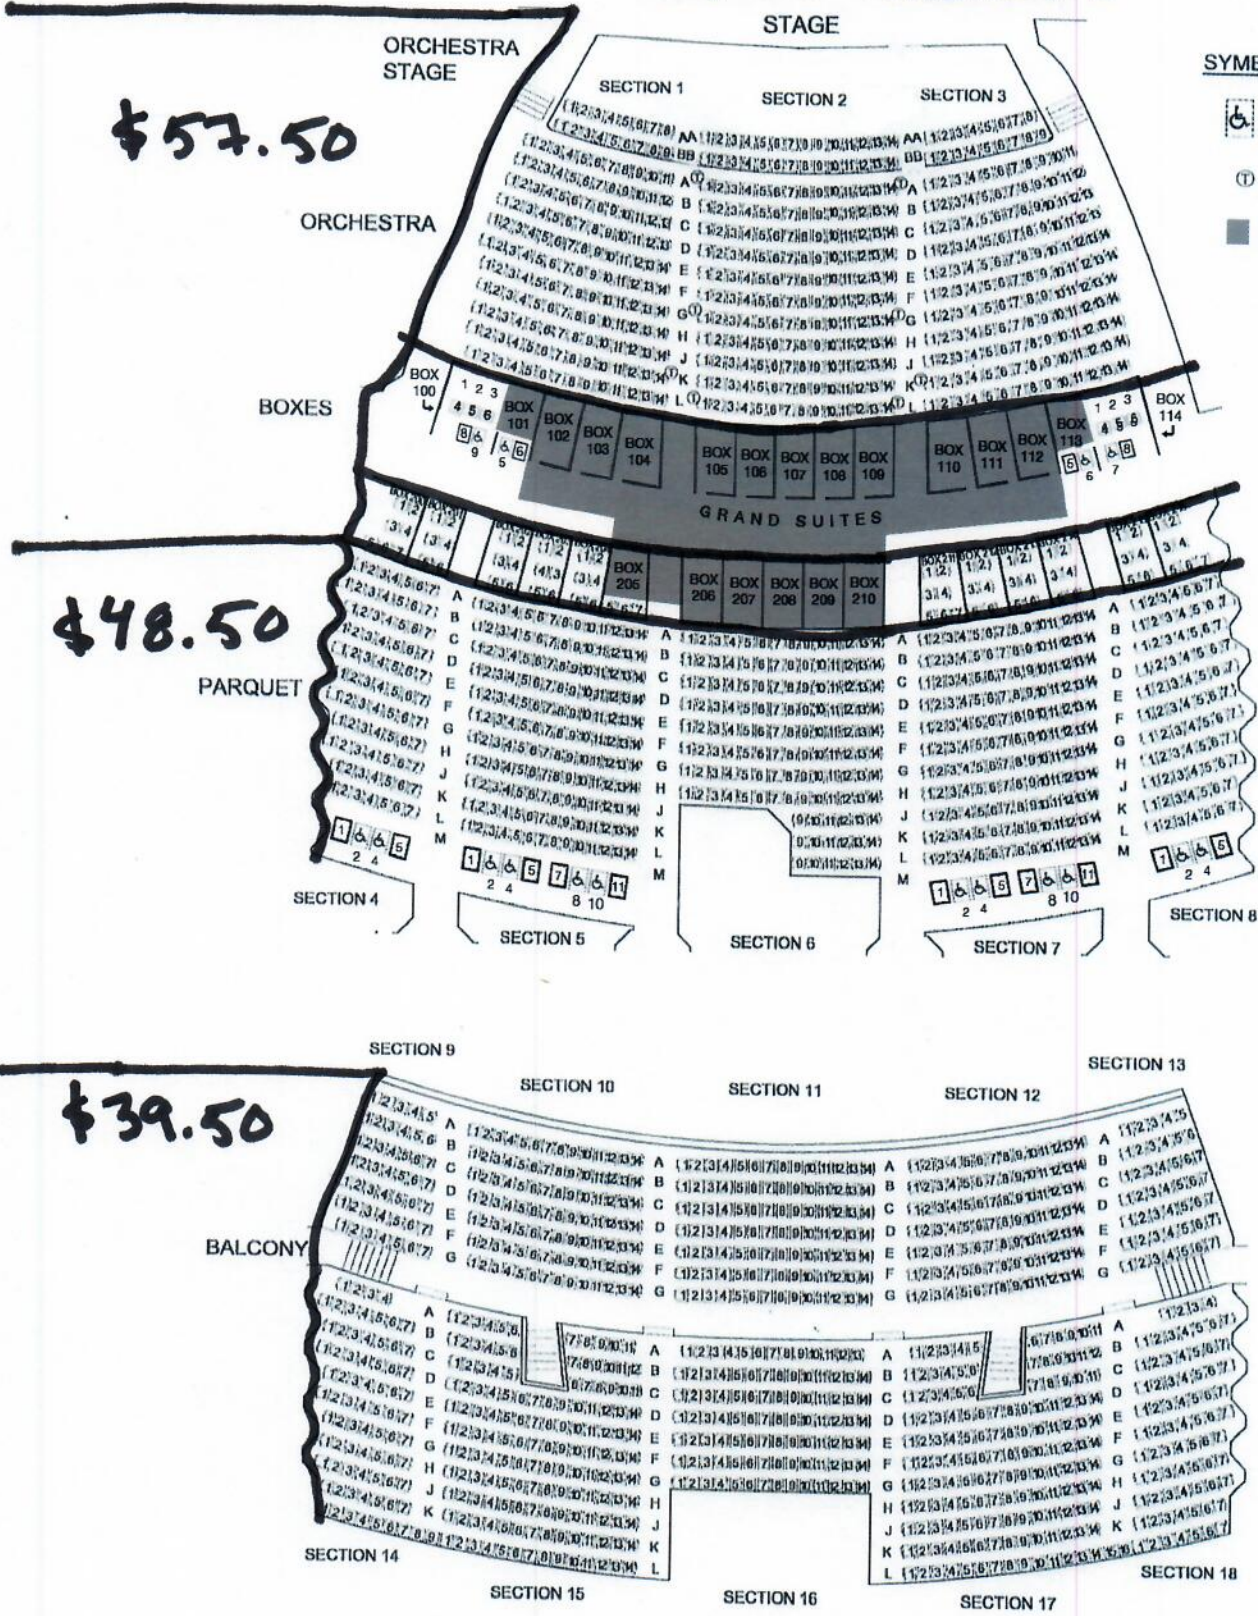

Pricing Includes All Fees + Taxes for Groups of 10 +

MAHALIA JACKSON
THEATER FOR THE PERFORMING ARTS

BORED TEACHERS

SYMBOL LEGEND

- WHEELCHAIR ACCESSIBLE SEATING
- TRANSFER ARM SEATING
- GRAND SUITES: LICENSED ANNUALLY