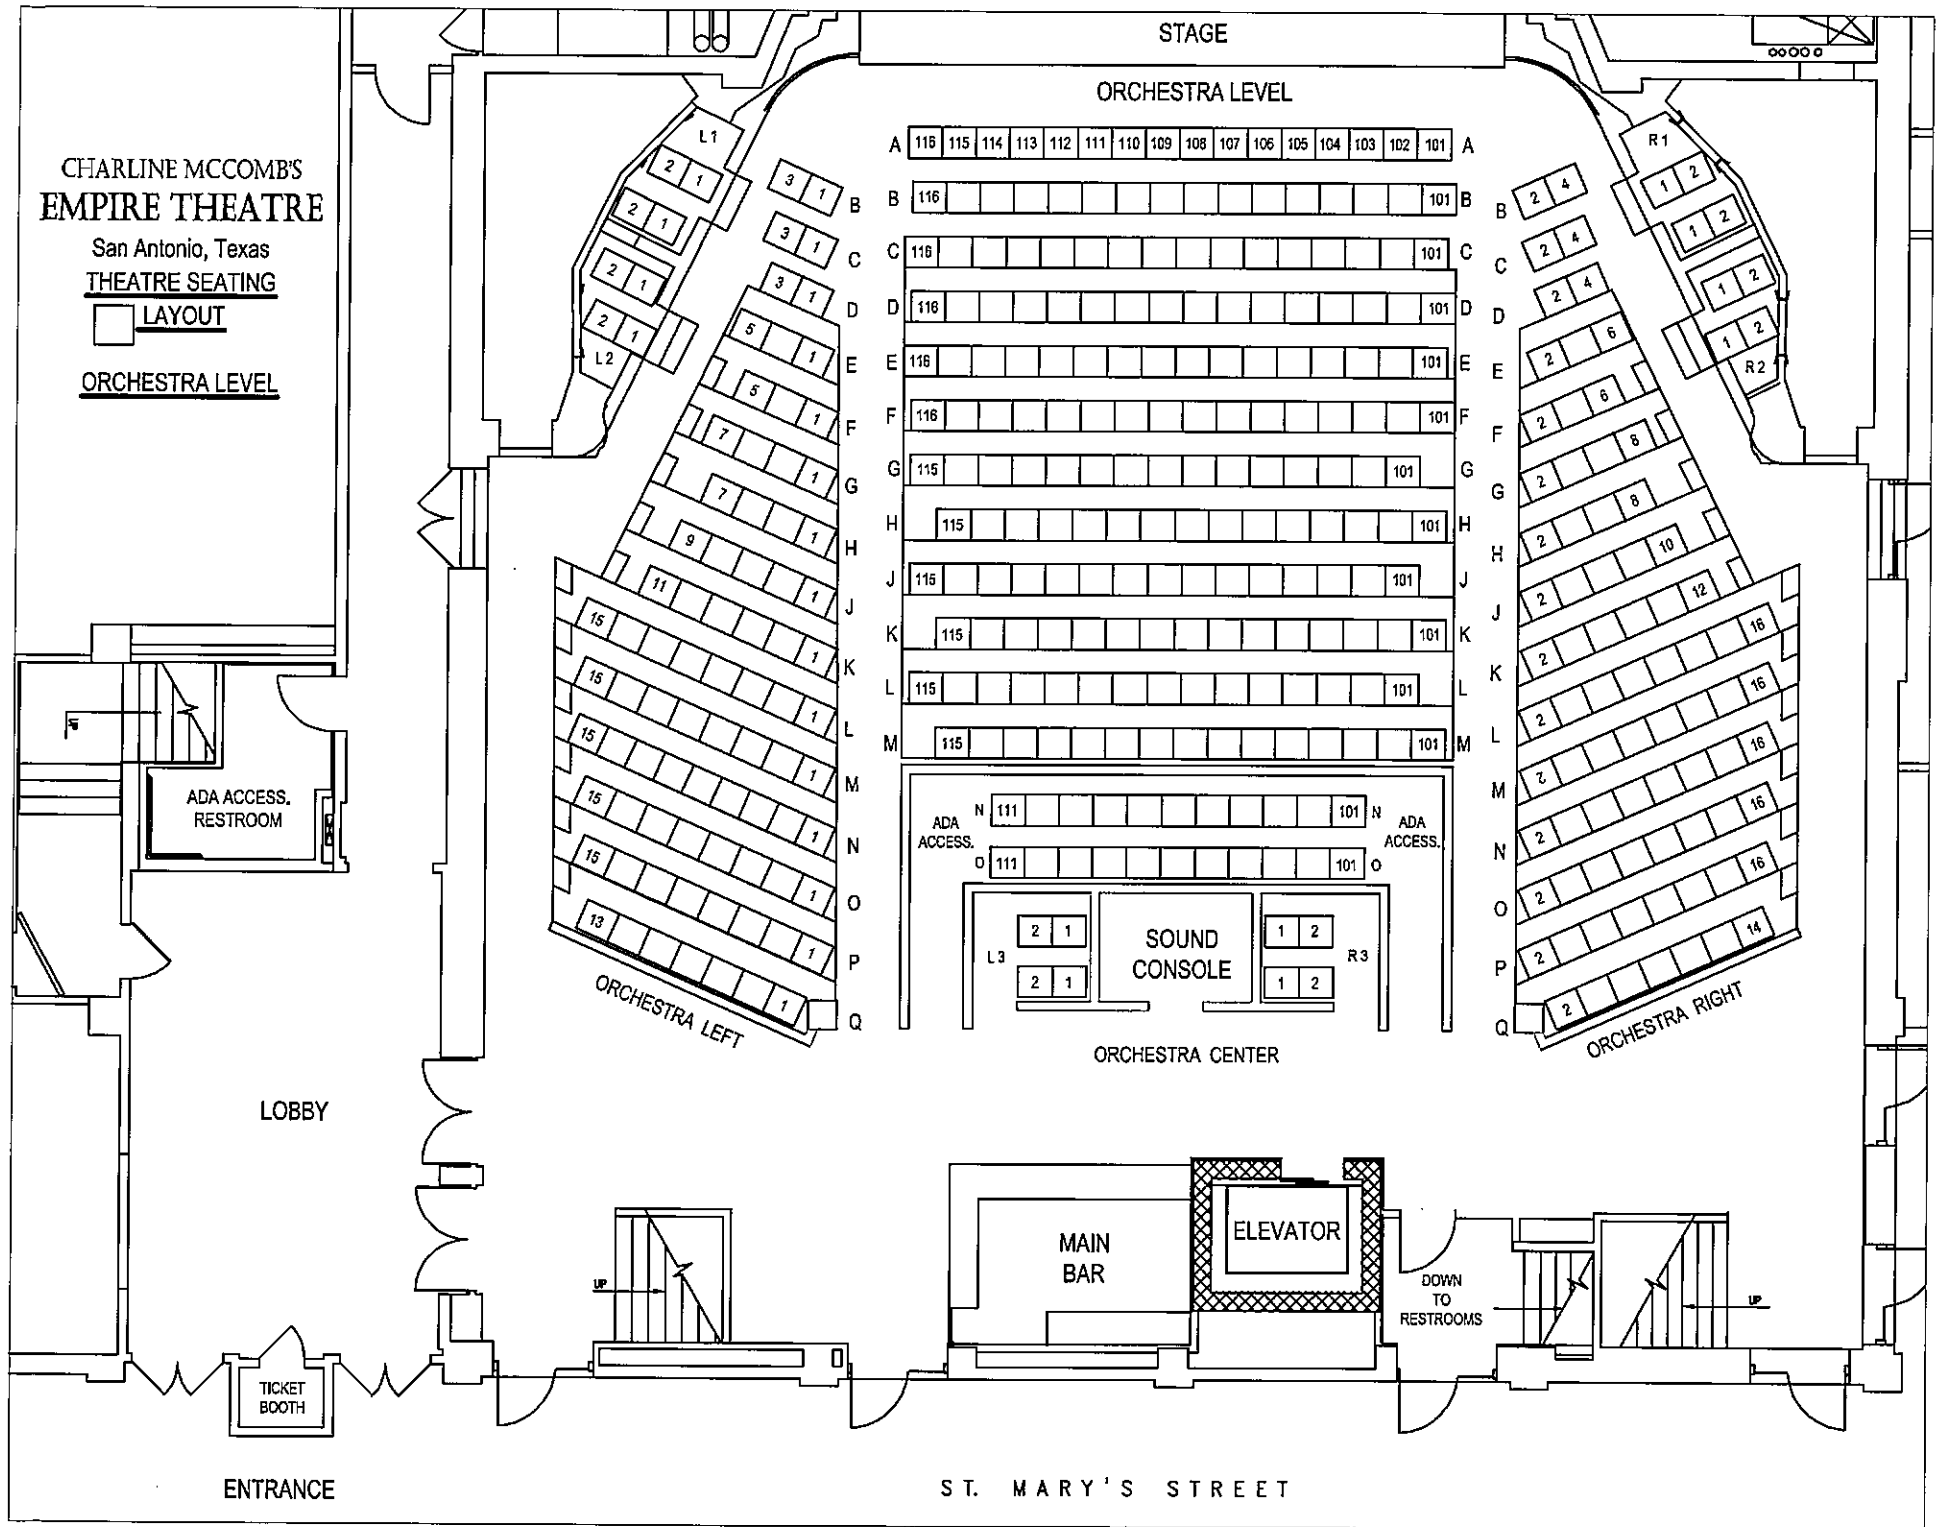

CHARLINE MCCOMB'S
EMPIRE THEATRE

San Antonio, Texas
THEATRE SEATING

LAYOUT

ORCHESTRA LEVEL

STAGE

ORCHESTRA LEVEL

A	118	115	114	113	112	111	110	109	108	107	106	105	104	103	102	101	A
B	116															101	B
C	118															101	C
D	118															101	D
E	118															101	E
F	116															101	F
G	115															101	G
H	115															101	H
J	116															101	J
K	115															101	K
L	115															101	L
M	115															101	M
N	111															101	N
O	111															101	O

ADA ACCESS.
RESTROOM

ADA
ACCESS.

ADA
ACCESS.

SOUND
CONSOLE

LOBBY

TICKET
BOOTH

MAIN
BAR

ELEVATOR

DOWN
TO
RESTROOMS

ENTRANCE

ST. MARY'S STREET

STAGE BELOW

CHARLINE MCCOMB'S EMPIRE THEATRE

San Antonio, Texas

THEATRE SEATING

LAYOUT

MEZZANINE LEVEL

STAGE BELOW

CHARLINE MCCOMB'S EMPIRE THEATRE

San Antonio, Texas

THEATRE SEATING

LAYOUT

BALCONY LEVEL