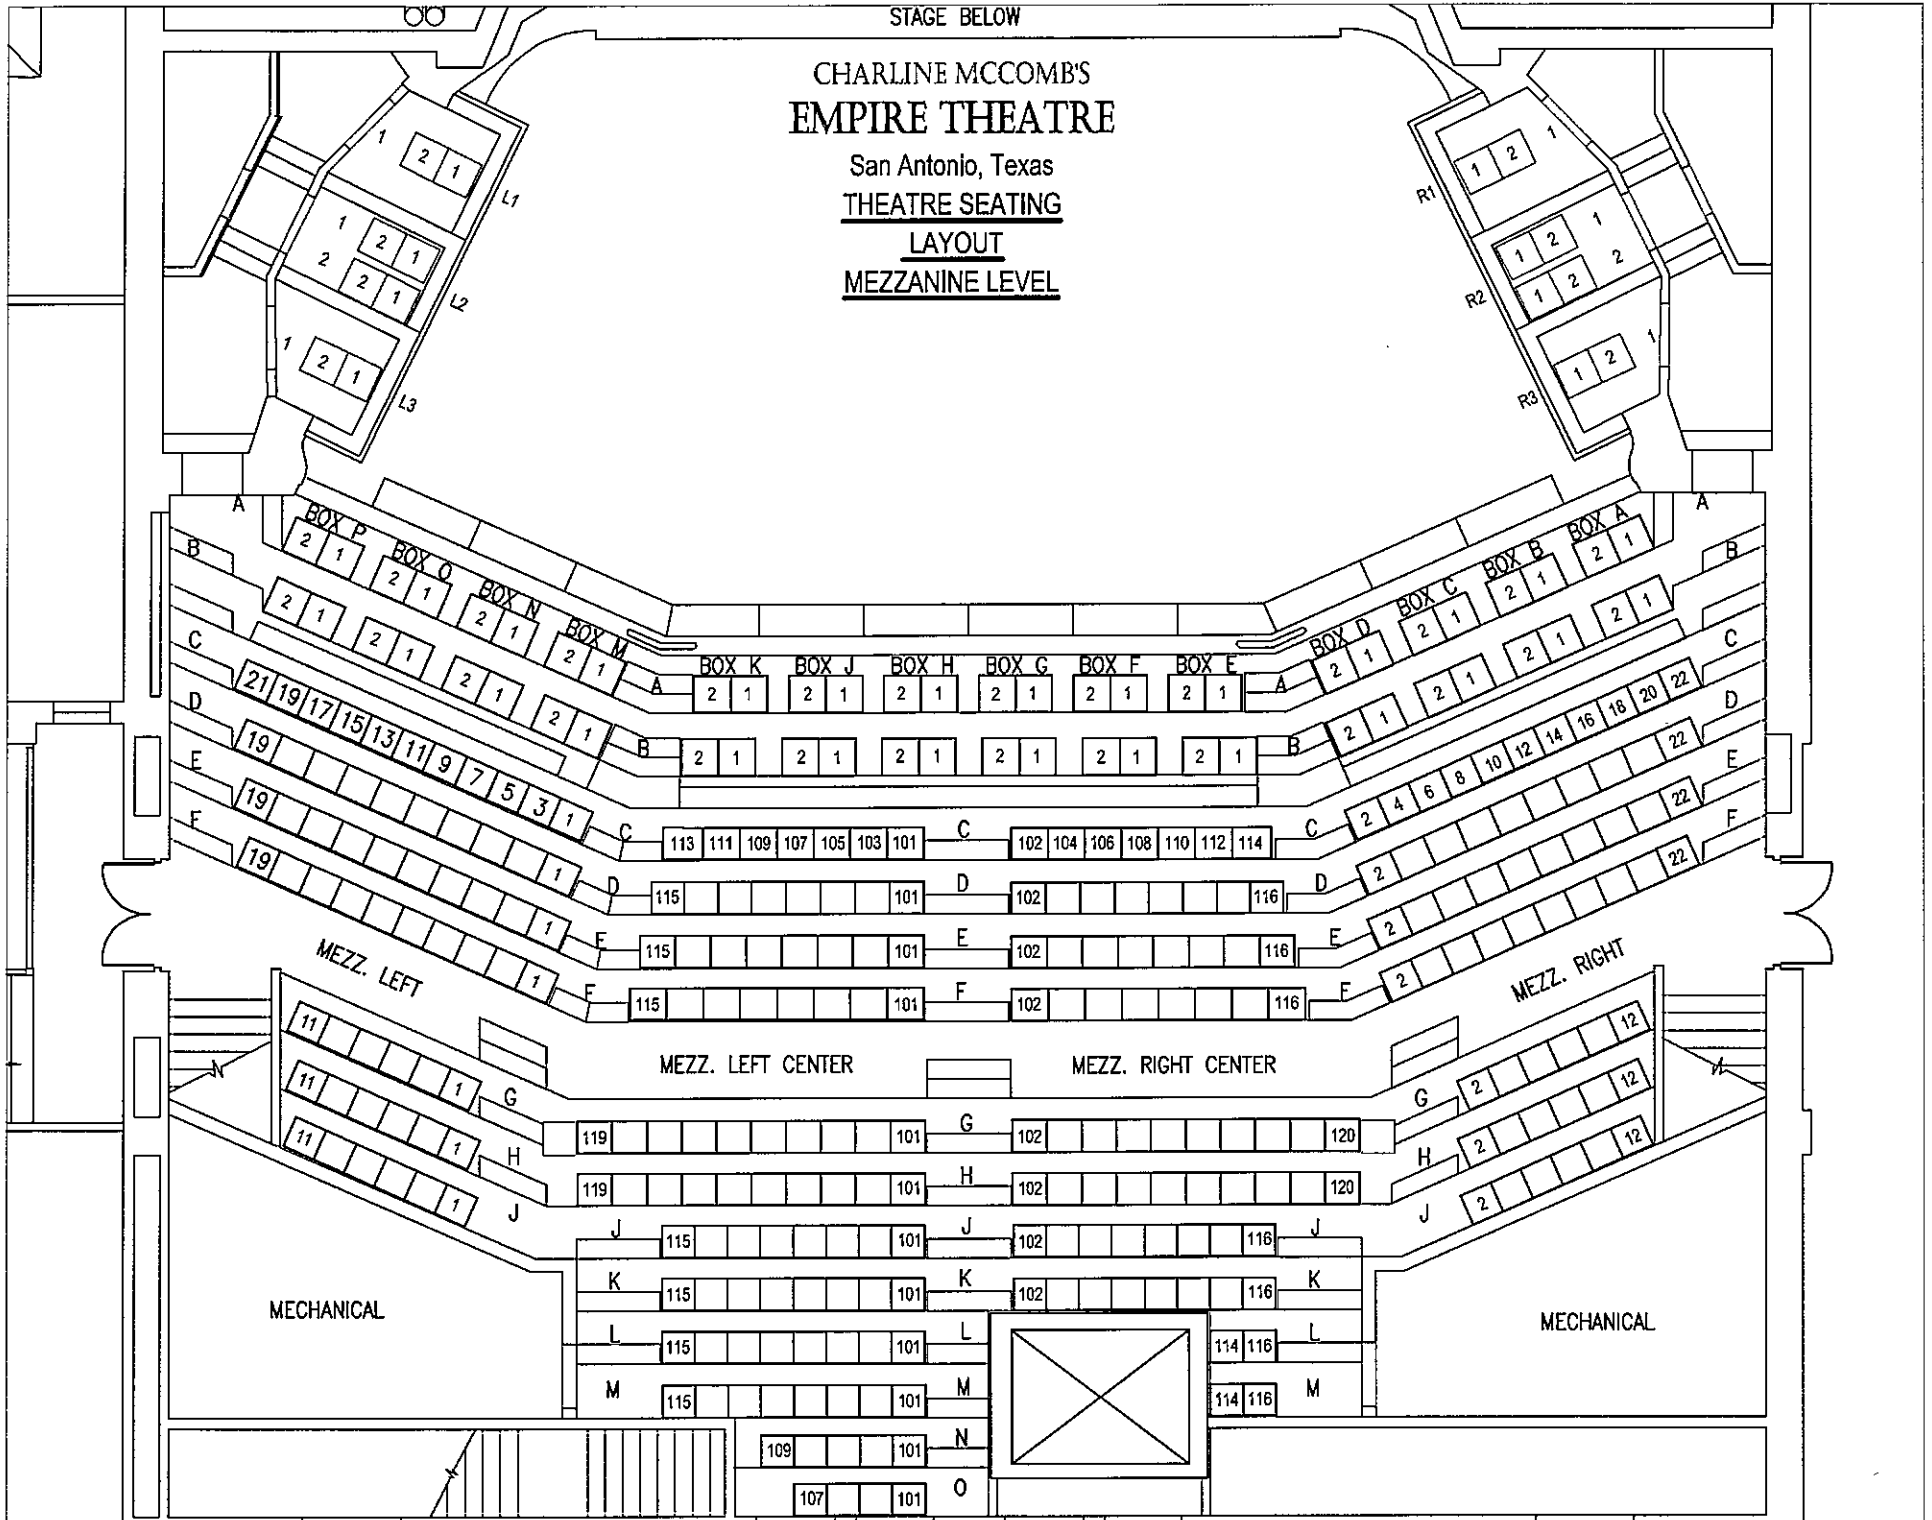

CHARLINE MCCOMB'S
EMPIRE THEATRE

San Antonio, Texas
THEATRE SEATING

LAYOUT

ORCHESTRA LEVEL

STAGE

ORCHESTRA LEVEL

A	118	115	114	113	112	111	110	109	108	107	106	105	104	103	102	101	A
B	116															101	B
C	118															101	C
D	118															101	D
E	118															101	E
F	116															101	F
G	115															101	G
H	115															101	H
J	116															101	J
K	115															101	K
L	115															101	L
M	115															101	M
N	111															101	N
O	111															101	O

ADA ACCESS.
RESTROOM

ADA
ACCESS.

ADA
ACCESS.

SOUND
CONSOLE

LOBBY

TICKET
BOOTH

MAIN
BAR

ELEVATOR

DOWN
TO
RESTROOMS

ENTRANCE

ST. MARY'S STREET

STAGE BELOW

CHARLINE MCCOMB'S EMPIRE THEATRE

San Antonio, Texas

THEATRE SEATING

LAYOUT

MEZZANINE LEVEL

STAGE BELOW

CHARLINE MCCOMB'S EMPIRE THEATRE

San Antonio, Texas

THEATRE SEATING

LAYOUT

BALCONY LEVEL