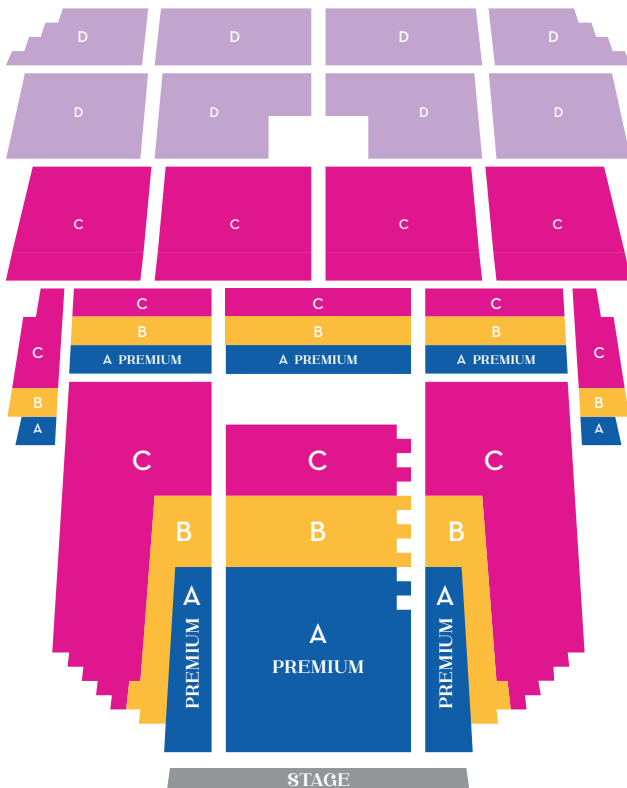

RUDOLPH THE RED-NOSED REINDEER, THE MUSICAL

Fisher Theatre • December 15-16

THE BELOVED TV CLASSIC **RUDOLPH THE RED-NOSED REINDEER** SOARS OFF-SCREEN & ONTO THE STAGE!

Come see all of your favorite characters from the special including Santa and Mrs. Claus, Hermey the Elf, Bumble the Abominable Snow Monster, Clarice, Yukon Cornelius and, of course, Rudolph, as they come to life in **RUDOLPH THE RED-NOSED REINDEER: THE MUSICAL**.

Email: BroadwayInDetroitGroups@theambassadors.com Subject: Rudolph

SUN.	MON.	TUES.	WED.	THU.	FRI.	SAT.
					DEC 15	16
					7:30PM	11:00AM 3:00PM

- D BALCONY
- C MAIN FLOOR | REAR MEZZANINE | LOGE
- B MAIN FLOOR AND MID-MEZZANINE
- A PREMIUM

TICKET PRICES

Prices for groups 10 or more:

Friday @ 7:00PM; Saturday @ 11:00AM & 3:00PM

- \$85 seats for \$75 Premium Main Floor rows A-M Center, First 4 seats Right & Left A-M and Front row Mezzanine*
- \$65 seats for \$55* Main Floor Center rows N-R, 5th & 6th seat Right & Left rows A-M, First 6 seats Right & Left rows N-R and Second row Mezzanine
- \$55 seats for \$40 Remaining Main Floor & Mezzanine and Entire Loge
- \$25 seats No Discount Entire Balcony rows J-U