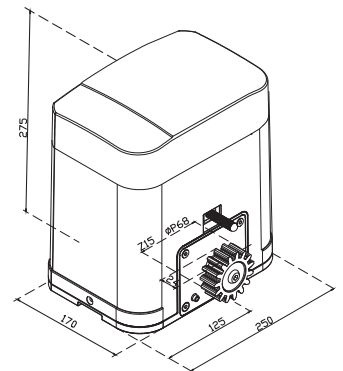

SMART
SIMPLE 
SECURE

NEOSLIDER™

TECHNICAL SPECIFICATIONS

	NeoSlider™ 500	NeoSlider™ 800
ATA Part # Single Gate Kit	60196	60198
ATA Part # SmartSolar™ Kit including single gate opener and SmartSolar™ accessories	90756	90757
Kit Type	Residential	Residential
Maximum gate weight	Up to 500 kg	Up to 800 kg
Maximum gate width	6 m	8 m
Driving force	280 N	700 N
Power Supply Voltage	230 – 240 Vac 50Hz	230 – 240 Vac 50Hz
Standby power	2.8W	2.8W
Travel speed	0.2m / second	0.15m / second
Operating ambient temperature	-20° to +50°C	-20° to +50°C
Dimensions (w x h x d)	275mm H x 250mm W x 170mm D	275mm H x 250mm W x 170mm D
Weather resistance rating	IP44	IP44
Motor type	24 DC Permanent Magnet	24 DC Permanent Magnet
Limit switch type	Mechanical	Mechanical
Type of pinion	M4-T14	M4-T14
No. of Safety Beam Inputs	2	2
Transmitter storage capacity	30 x 4 button Transmitter	30 x 4 button Transmitter
Smart Phone Control Enabled	Yes	Yes
Warranty*	2 years / 5,000 cycles	2 years / 5,000 cycles

KIT CONTENTS:

NeoSlider™ control unit

Two transmitters

DIMENSIONS:

For full installation requirements and instructions, please see the product manual.

Accessories (Optional)	
Safety Beams	All types (3-wire, 2-wire, wireless Safety Beams)
Alternative Power Solutions	Battery Back Up, SmartSolar™
Access Control Options	4 button Transmitters, Keypads, Smart Phone Control Kit
Courtesy Light	Output available with Light Relay Module
Components	Sliding Gate Rack