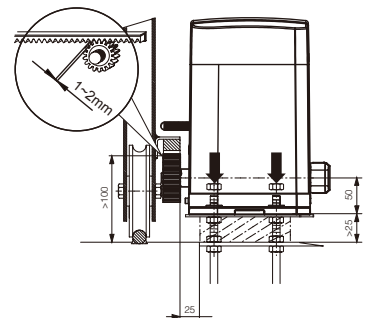

KIT CONTENTS:

NeoSlider™ control unit

Two transmitters

DIMENSIONS:

For full installation requirements and instructions, please see the product manual.

Accessories (Optional)	
Safety Beams	All types (3-wire, 2-wire, wireless Safety Beams)
Alternative Power Solutions	Battery Back Up, SmartSolar™
Access Control Options	4 button Transmitters, Keypads, Smart Phone Control Kit
Courtesy Light	Output available with Light Relay Module
Components	Sliding Gate Rack