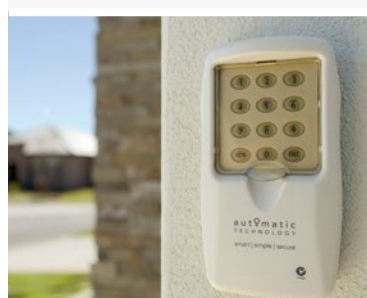

WIRELESS KEYPAD

Great for families and active home owners, the wireless keypad allows secure access without a remote control or keys. To enter all you need is your PIN. You can program unique codes, set temporary users and change the code as frequently as you need to.

The wireless Keypad features the TrioCode128™ coding format that provides unparalleled security and uninterrupted operation as well as a back-lit display making it suitable for use at night and in dark areas.

Wireless Keypad # 61283