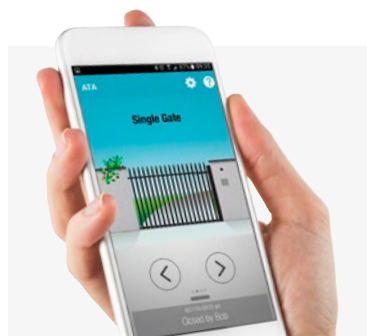

OPTIONAL ACCESSORIES

NEW SMART PHONE CONTROL

Monitor and operate your gate on your smart phone from anywhere*. Control more than one location from the one app, such as home and holiday house. Receive push notifications about the status of your gate and garage door, view past activities, set various opening modes, customise user settings and more in the Automatic Technology App.

We strongly recommend the installation and use of PE Beams when using smart phone control.

Smart Hub # 14879, Gate Transceiver # 14826