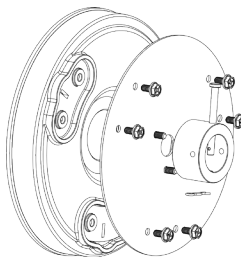

Live Axle Kit: Adaptor kit for Live axle sheet doors.

¹ Windy conditions can activate the obstruction feature of the opener.

² Suitable for use on dead axle doors.

³ Max height 14ft on a door with a 12" drum wheel. Less opening height on a door with a 9.5" drum wheel.

⁴ Please see full warranty terms and conditions on our website. This brochure is not evidence of our warranty. Our warranty is in addition to any consumer guarantees that may apply under American Law.

SAFETY & SECURITY FEATURES

Soft Start/Soft Close

Intelligent Safety System

Door Profiling

TrioCode™ 128

POWER & MOUNTING SYSTEMS

DC Motor

OPERATING MODES & FEATURES

LED Courtesy Lights

Auto Close

Service Indicator

Vacation Mode

AUX Auxiliary Output

*See our website for our icon glossary explanations.

Member of:

Automatic Technology America
3626 North Hall Street, Suite 610, Dallas, TX 75219, United States of America

SMART
SIMPLE
SECURE